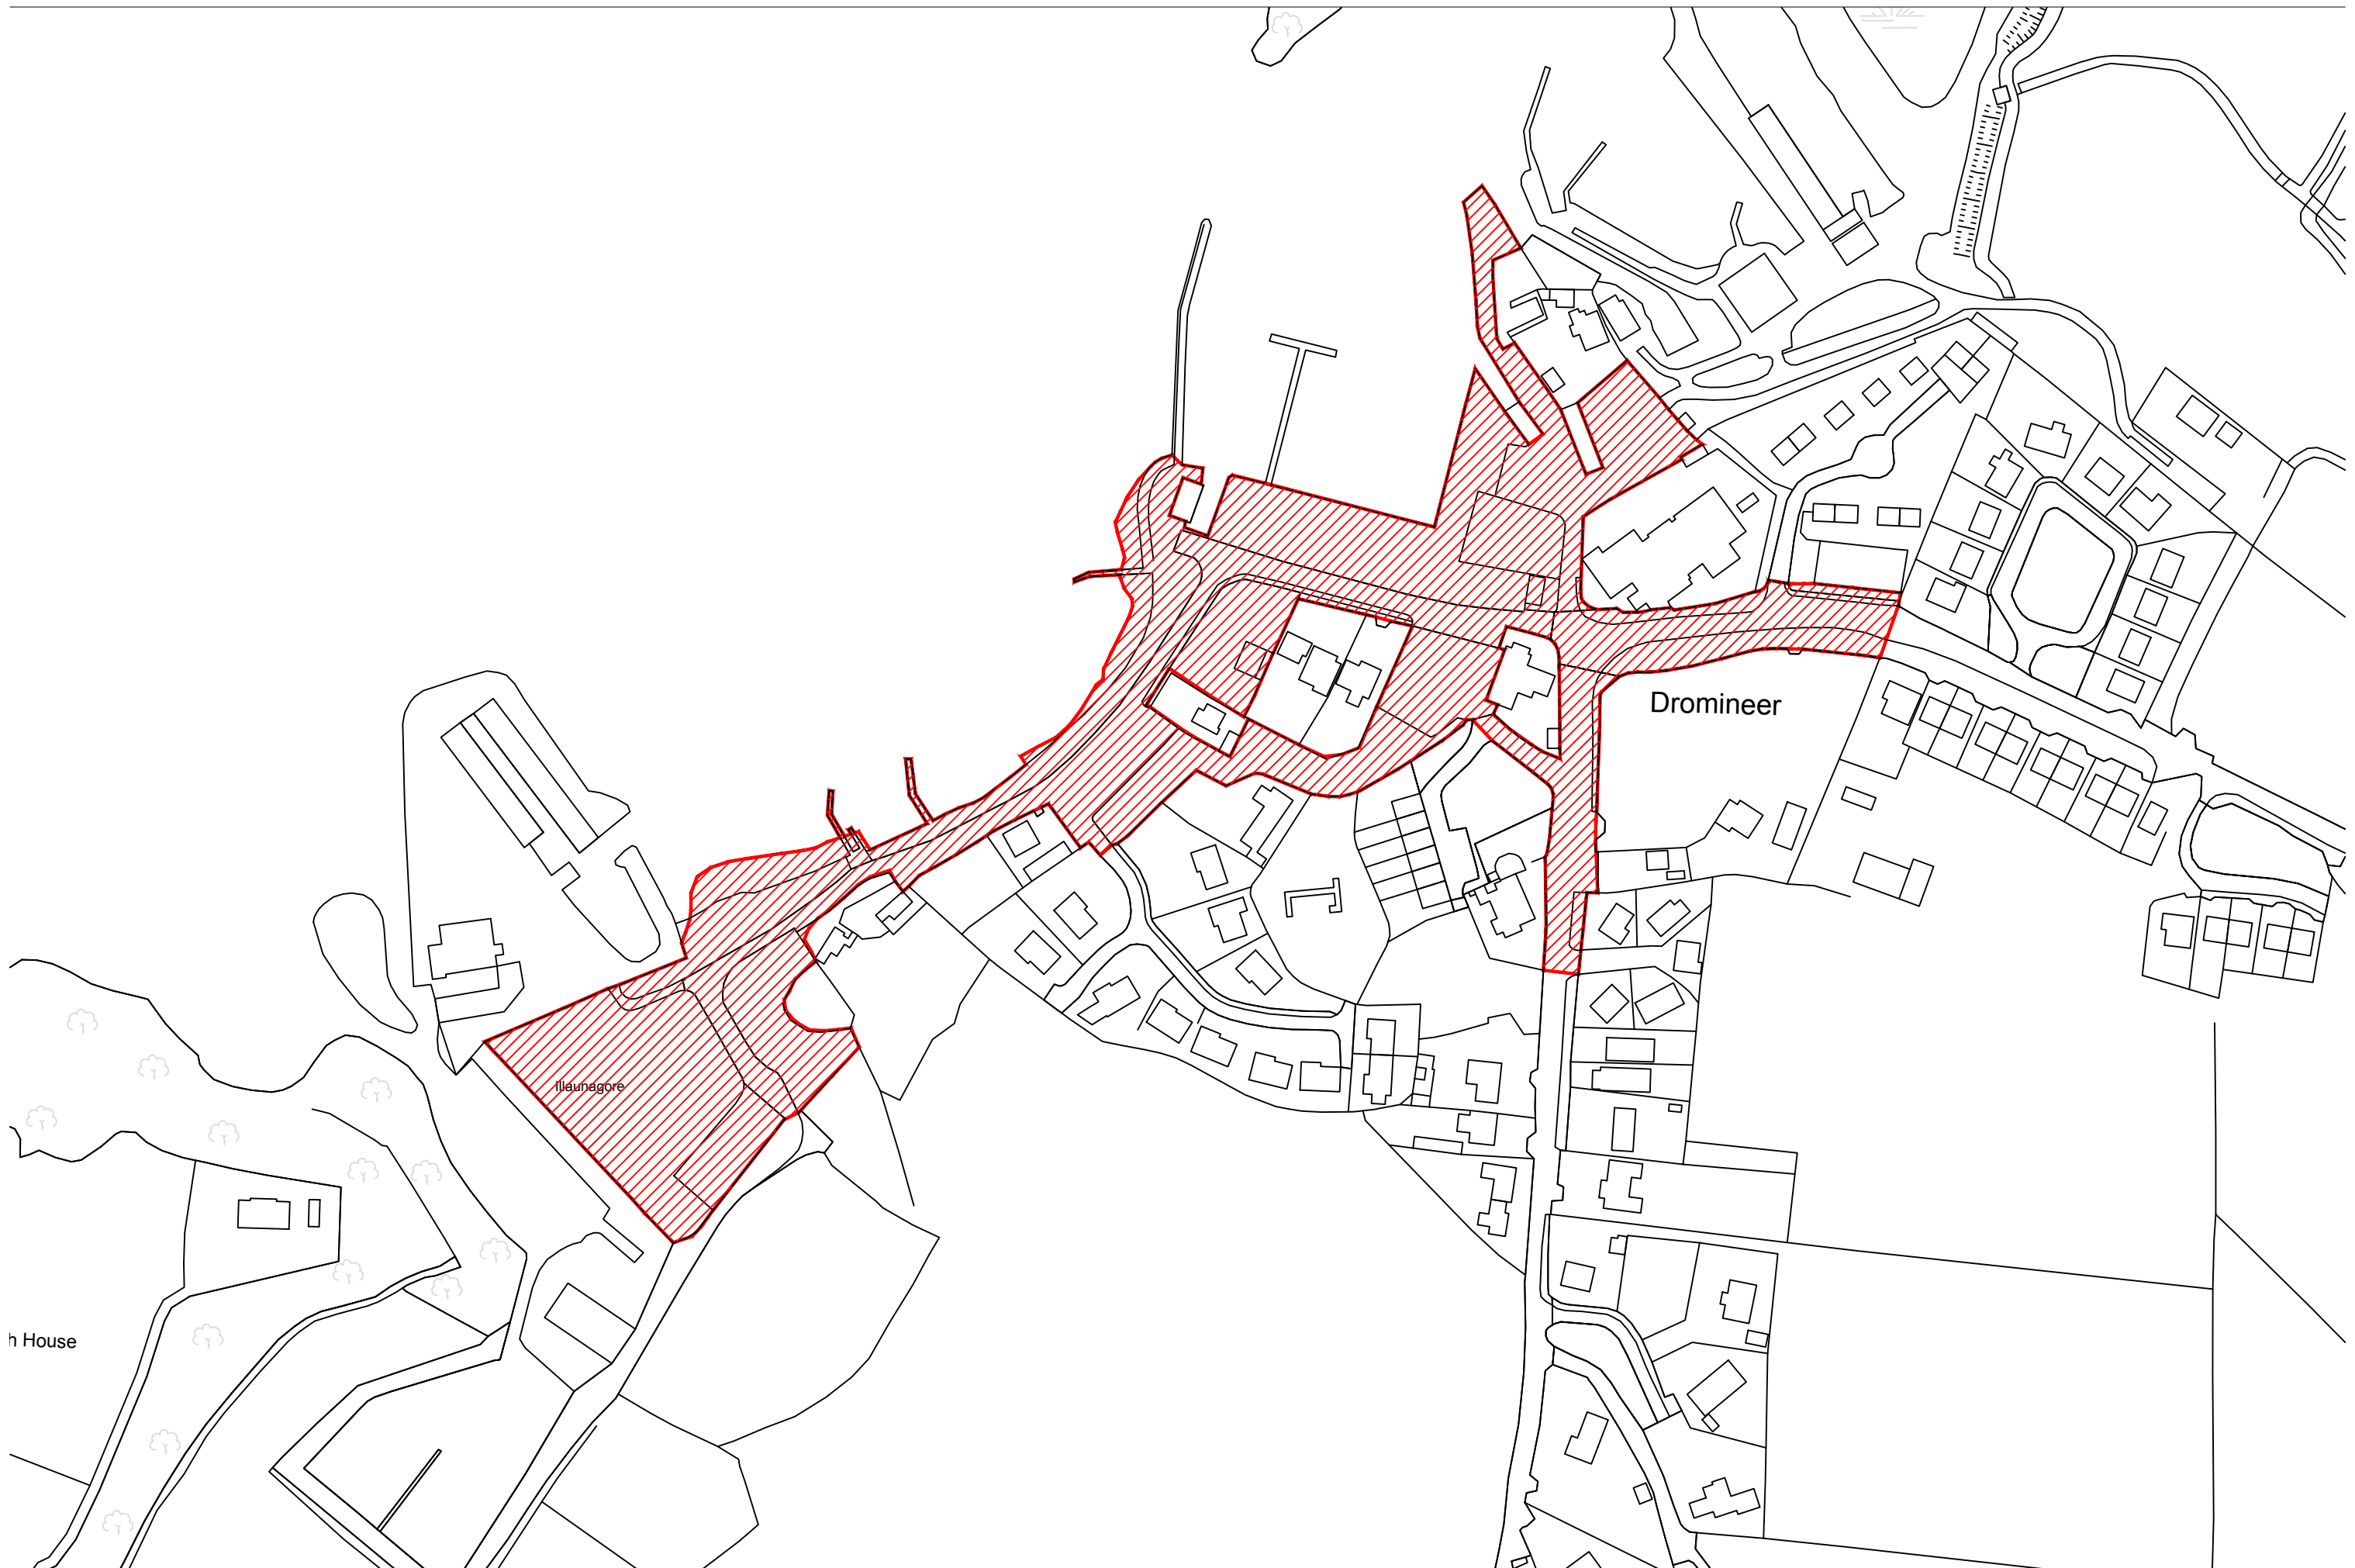

Arra Mountains

NMD 05 - Tountinna Amenity Area

NMD 06 - Dromineer Amenity Area

NMD 07 - Garrykennedy Amenity Area

NMD 08 - Garrynatieeel Amenity Area

Knc

NMD 09 - Graves of the Leinstermen Amenity Area

Kilgarvan Quay