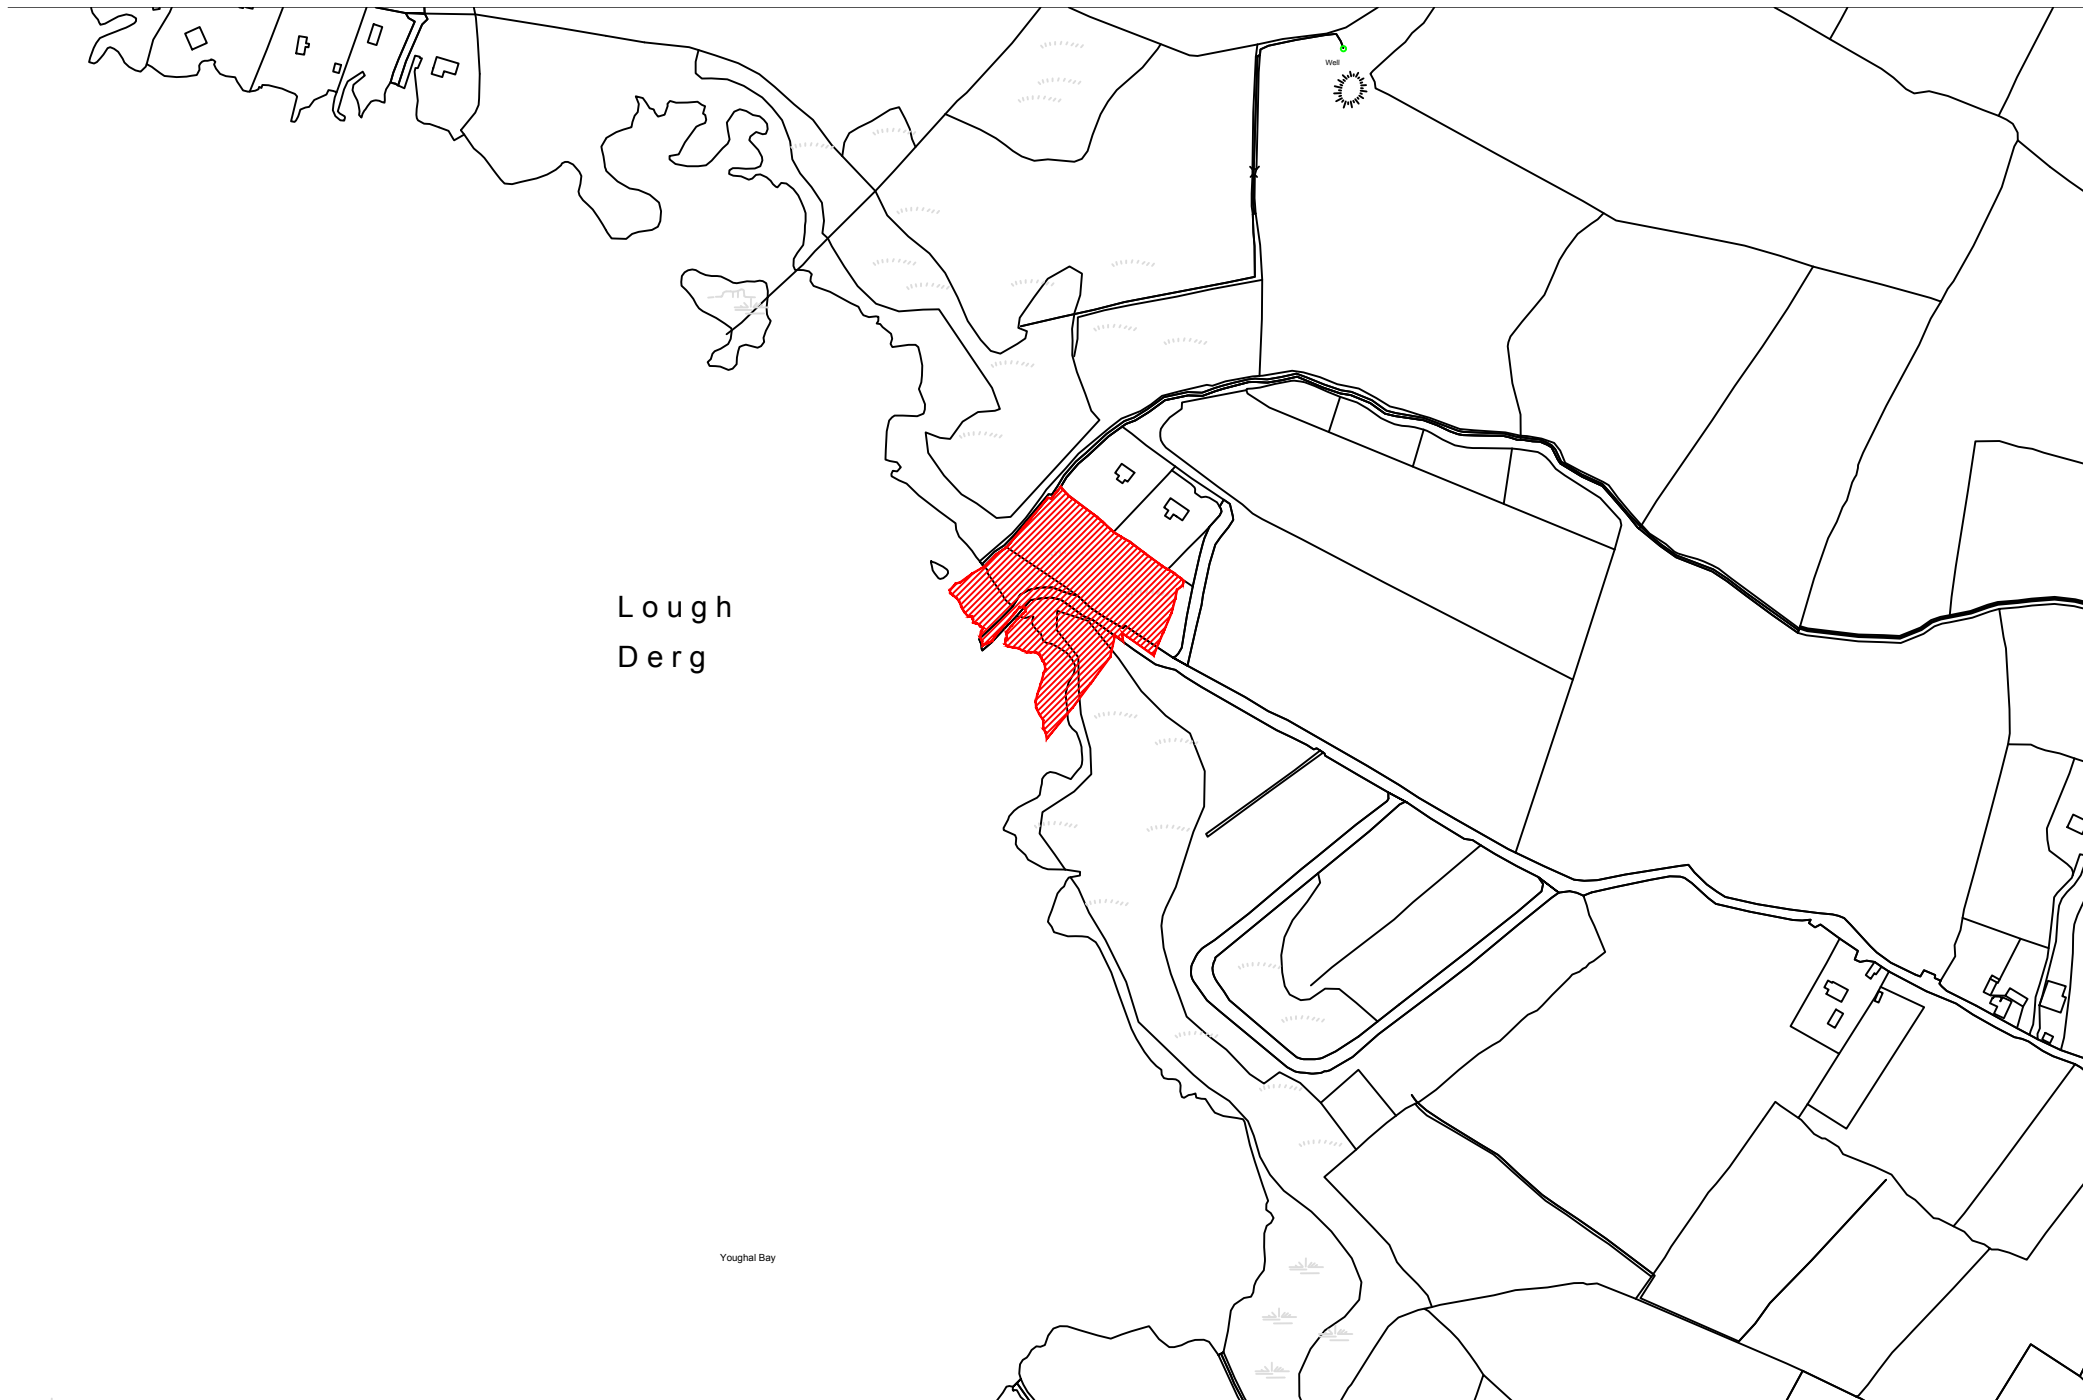

NMD 16 - Steppe Amenity Area

NMD 17 - Terryglass Amenity Area

LOUGH DERG

NMD 18 - The Look-Out Amenity Area

NMD 19 - The Castle Garden, Nenagh

NMD 20 - Garden of Remembrance, Cloughjordan

LOUGH DERG

YOUGHAL BAY

NMD 21 - Youghal Quay Amenity Area

NMD 22 - Carhue Amenity Area