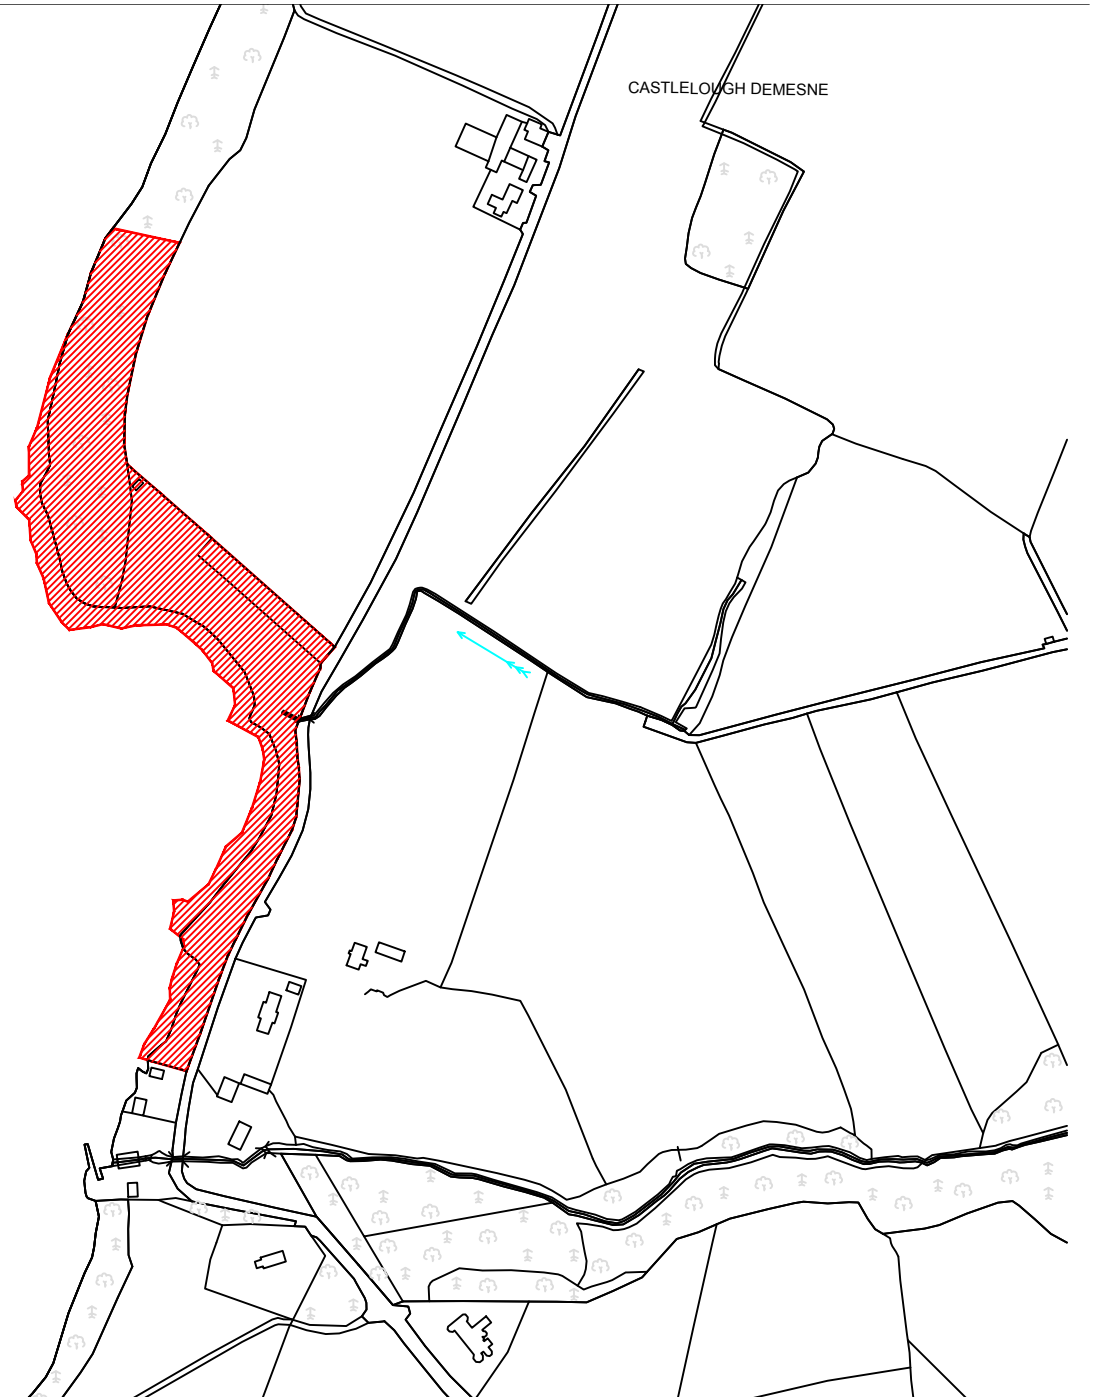

NMD 01 - Ballina Amenity Area

Lorriganross

South Park

Sports Ground

Ballingarry

Ballingarry

Church

Pond

Stu na si

NMD 02 - Ballingarry Amenity Areas

LOUGH DERG

CASTLELOUGH DEMESNE

NMD 03 - Castlelough Amenity Area

NMD 04 - Clare Glens Amenity Area

Tountinna

Black Lough

Arra Mountains

NMD 05 - Tountinna Amenity Area

NMD 06 - Dromineer Amenity Area

NMD 07 - Garrykennedy Amenity Area

NMD 08 - Garrynatieeel Amenity Area

Knc

NMD 09 - Graves of the Leinstermen Amenity Area

Kilgarvan Quay