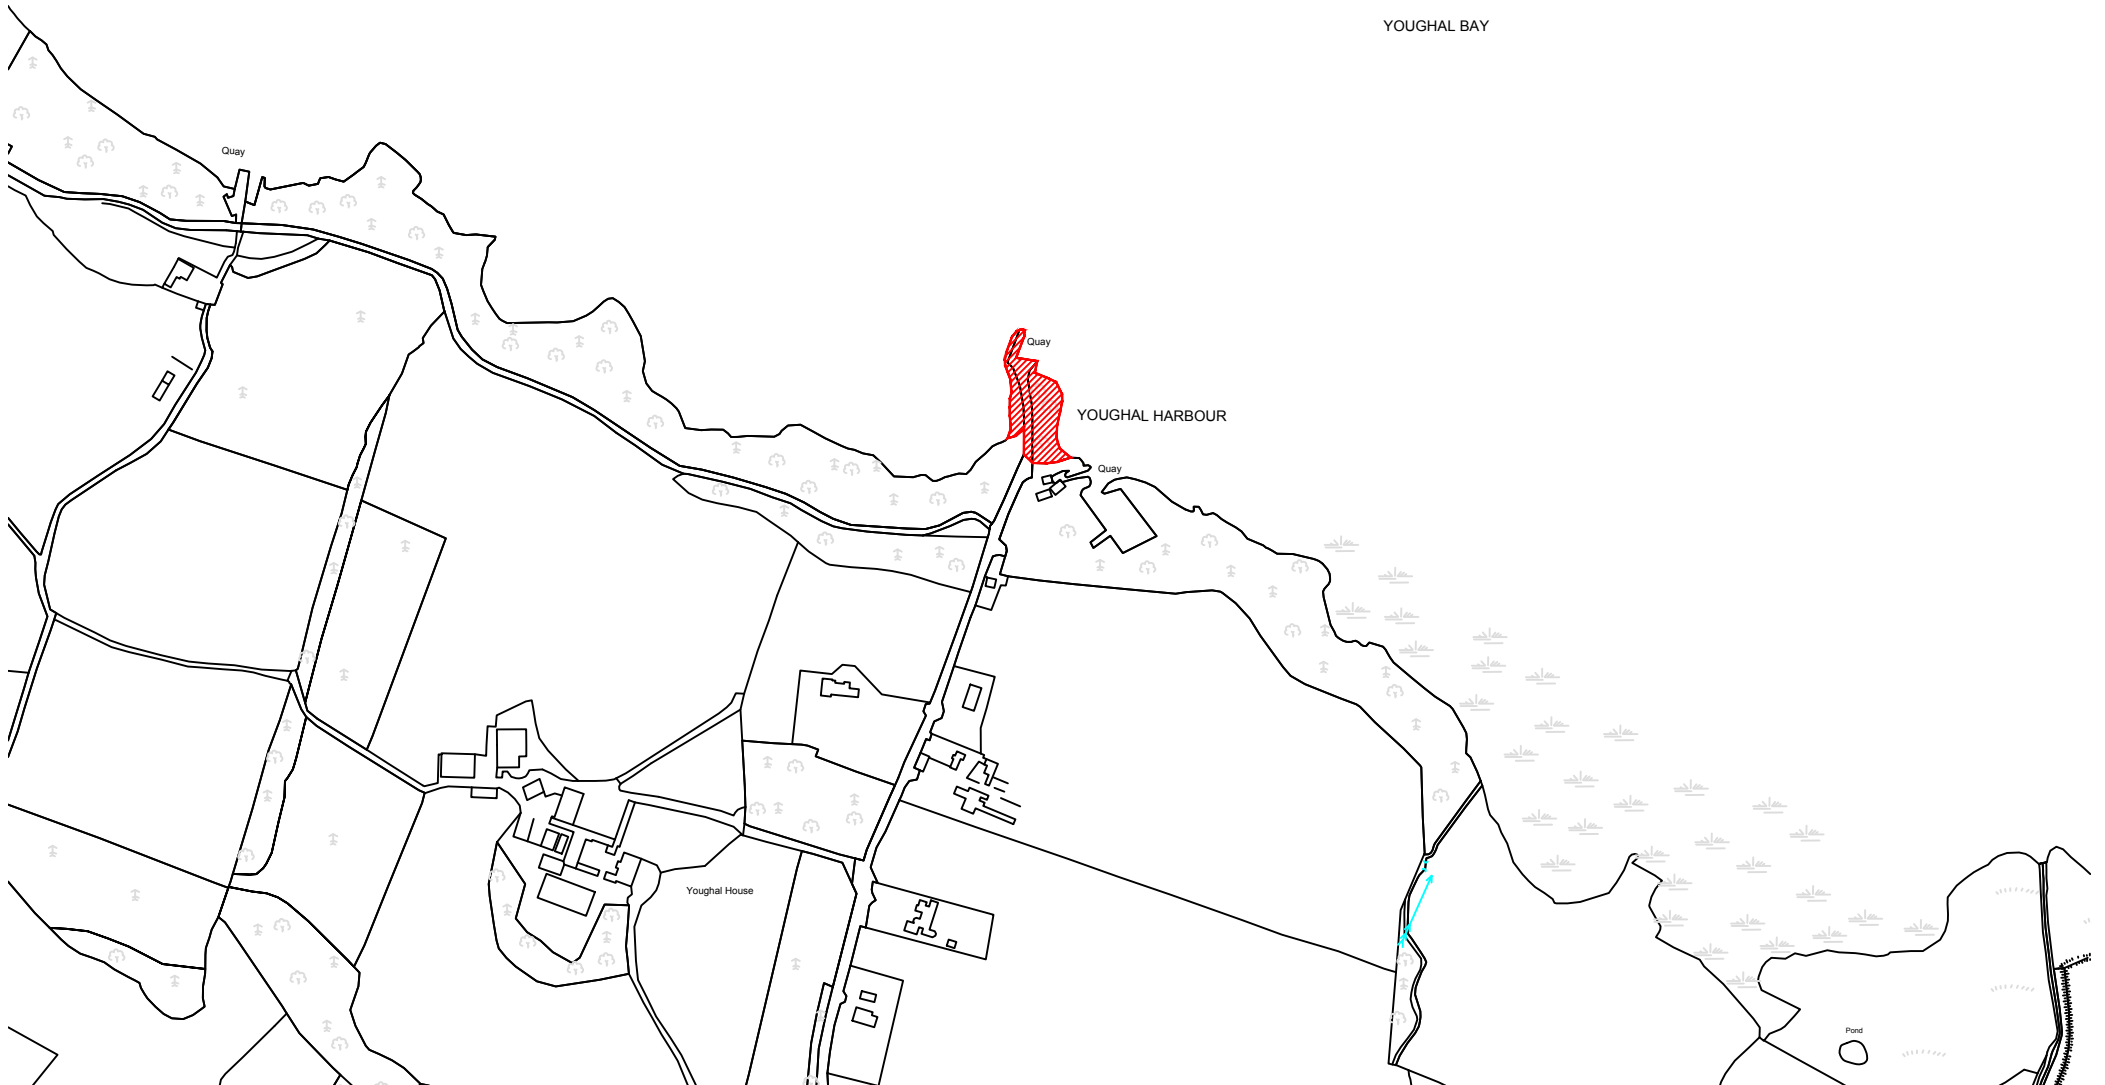

Arra Mountains

NMD 05 - Tountinna Amenity Area

NMD 06 - Dromineer Amenity Area

NMD 07 - Garrykennedy Amenity Area

NMD 08 - Garrynatieeel Amenity Area

Knc

NMD 09 - Graves of the Leinstermen Amenity Area

Kilgarvan Quay

NMD 16 - Steppe Amenity Area

NMD 17 - Terryglass Amenity Area

LOUGH DERG

NMD 18 - The Look-Out Amenity Area

NMD 19 - The Castle Garden, Nenagh

NMD 20 - Garden of Remembrance, Cloughjordan

LOUGH DERG

YOUGHAL BAY

NMD 21 - Youghal Quay Amenity Area

NMD 22 - Carhue Amenity Area