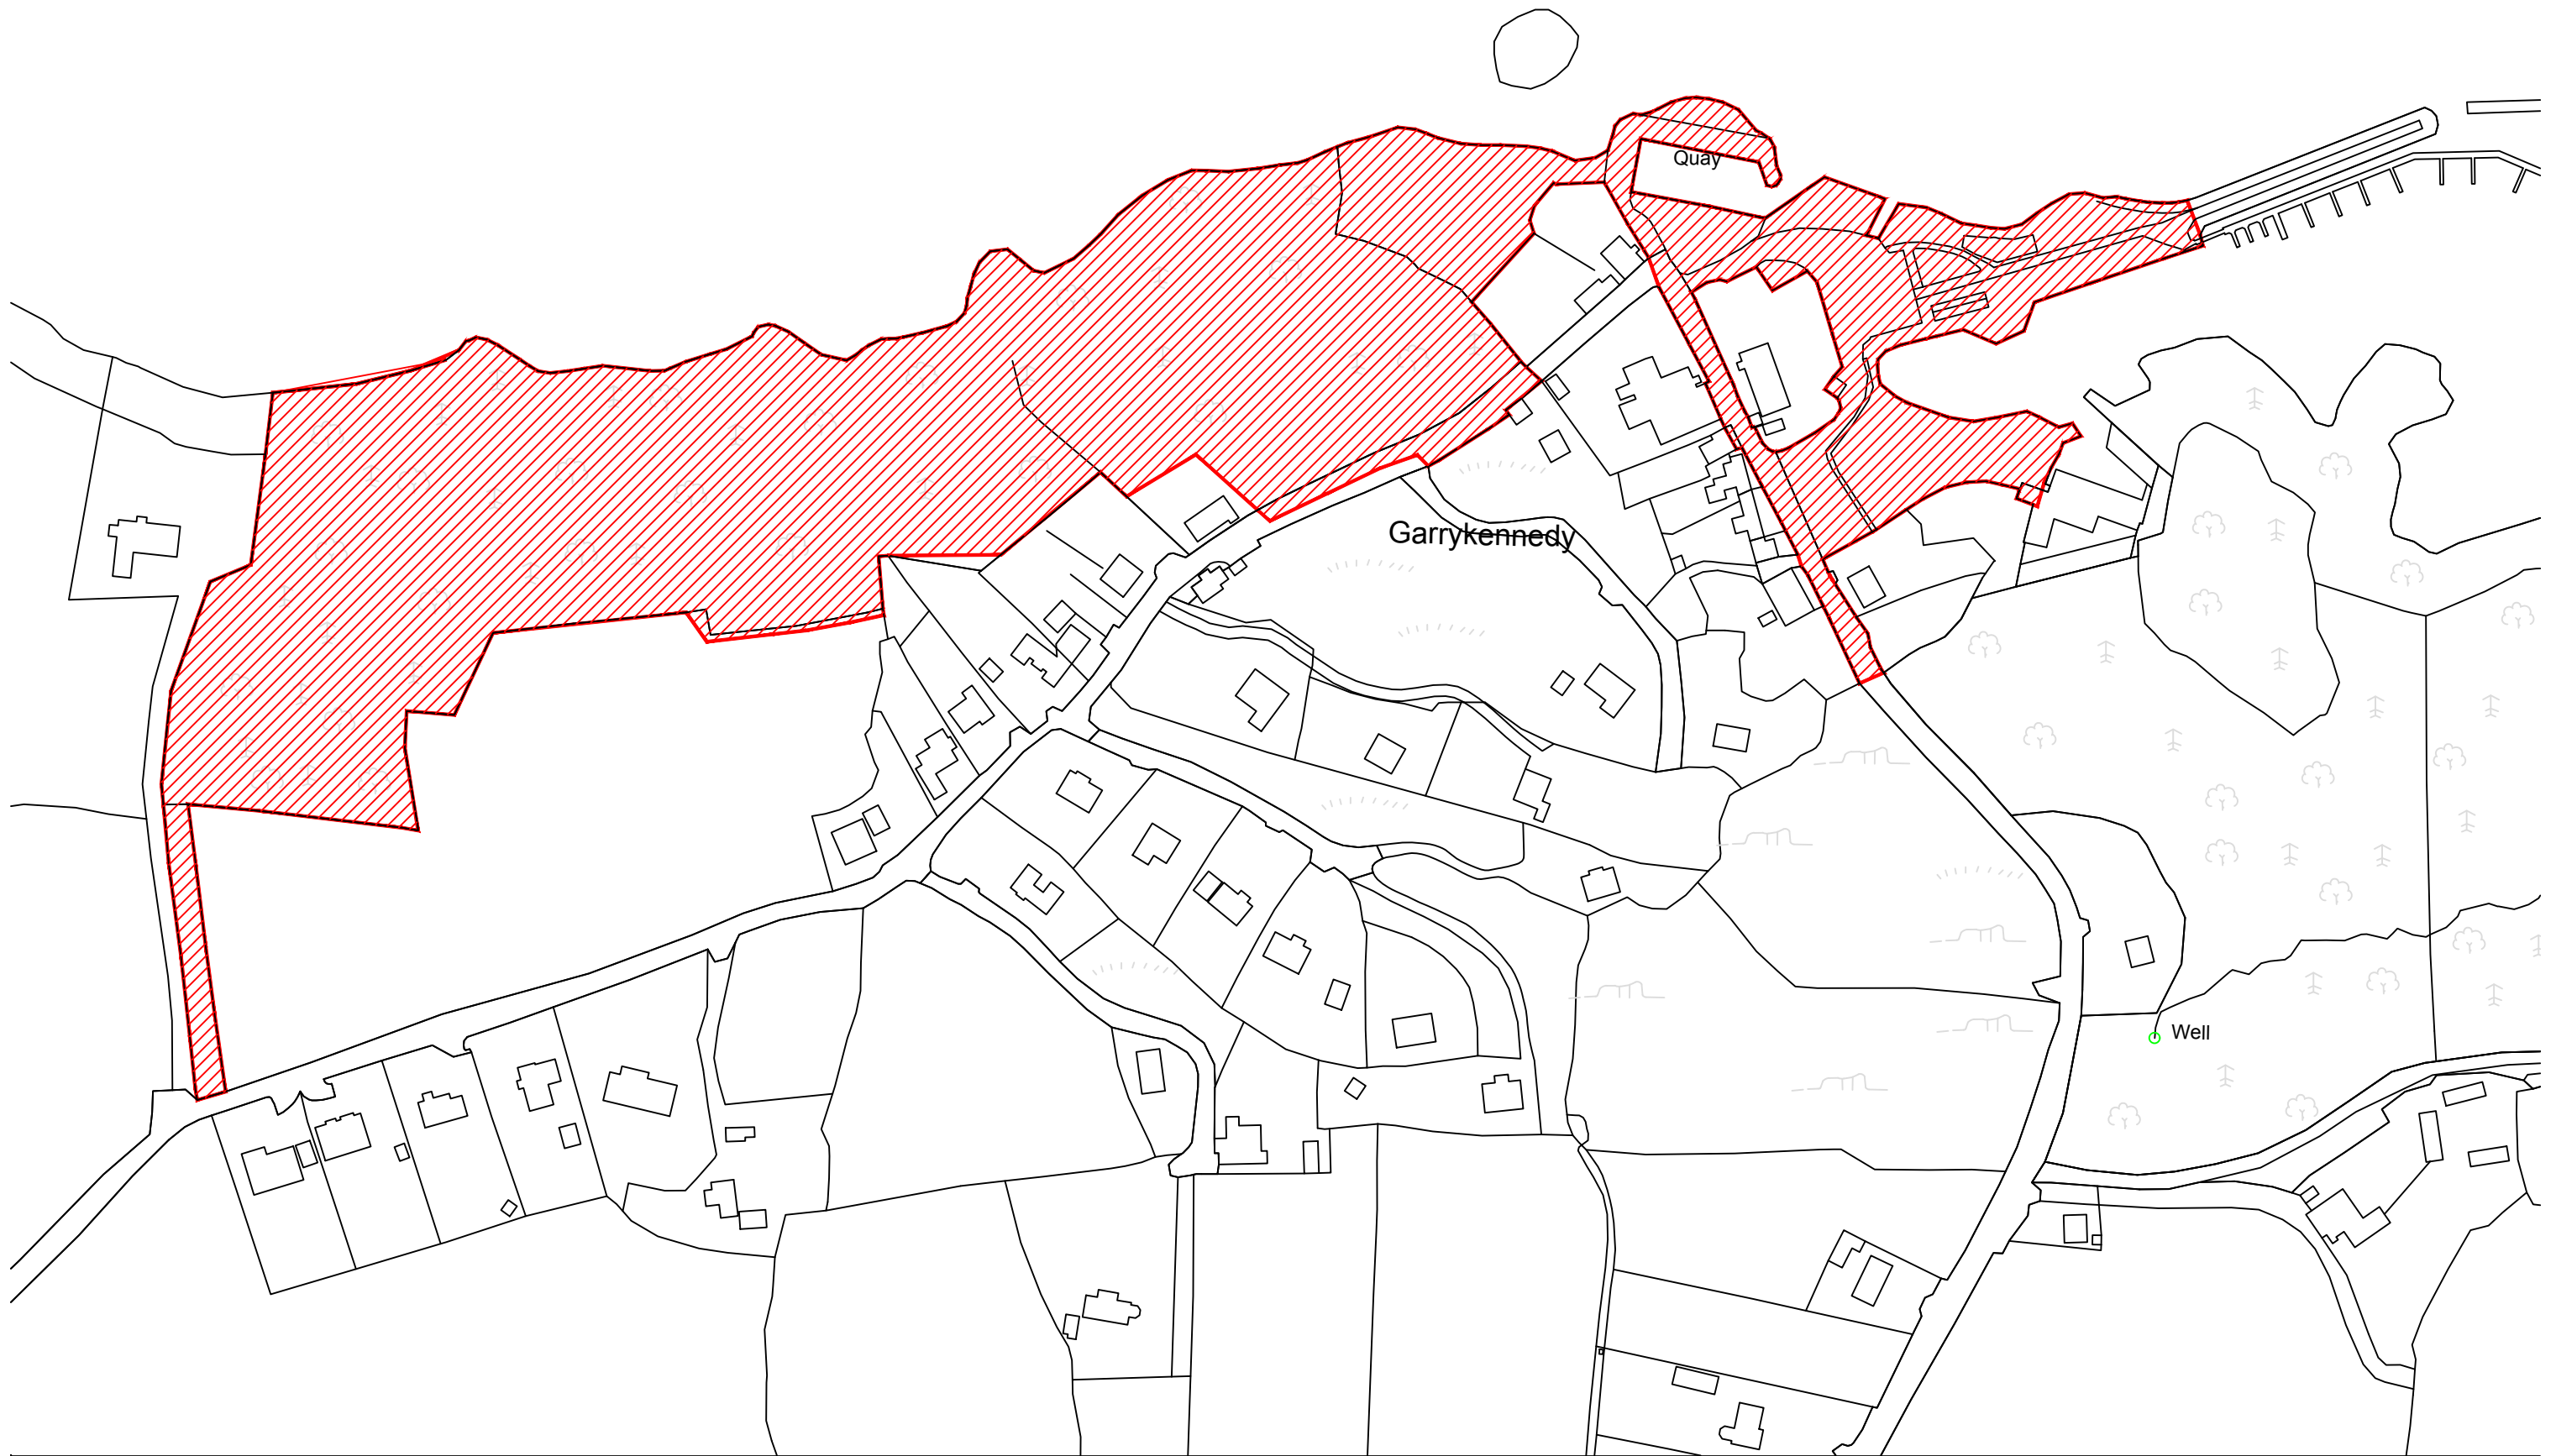

Stu na si

NMD 02 - Ballingarry Amenity Areas

LOUGH DERG

CASTLELOUGH DEMESNE

NMD 03 - Castlelough Amenity Area

NMD 04 - Clare Glens Amenity Area

Tountinna

Black Lough

Arra Mountains

NMD 05 - Tountinna Amenity Area

NMD 06 - Dromineer Amenity Area

NMD 07 - Garrykennedy Amenity Area

NMD 08 - Garrynatieeel Amenity Area

Knc

NMD 09 - Graves of the Leinstermen Amenity Area

Kilgarvan Quay