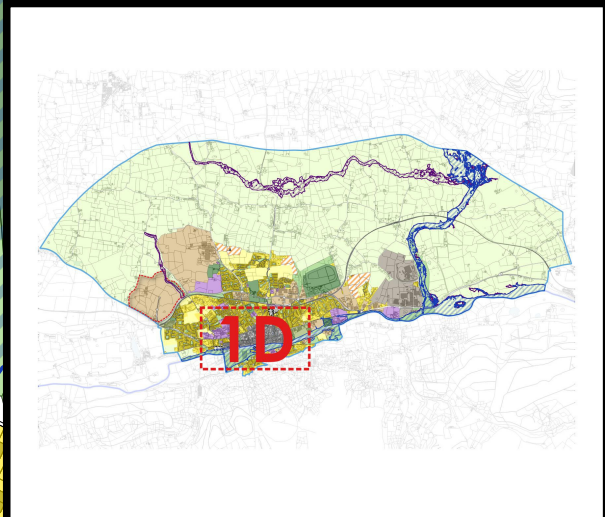

Shaping Our Future

Draft Clonmel Local Area Plan 2024-2030 Zoning Map

- LEGEND**
- Existing Residential
 - New Residential
 - Strategic Reserve
 - Community Services and Infrastructure
 - Urban Core
 - Regeneration
 - Mixed Use
 - Employment
 - General Industry
 - Amenity
 - Open Space & Recreation
 - Town Environs
 - Clonmel LAP Boundary
 - Strategic Employment Sites
 - Flood Zone A
 - Flood Zone B

Date July '23	DWG. No. CL-22_30-01B
LICENCE No. © National Mapping Division of Taithe Éireann. All rights reserved. Licence No: CYAL50343972	

**Draft Clonmel Local Area
Plan 2024-2030
Zoning Map**

- LEGEND**
- Existing Residential
 - New Residential
 - Strategic Reserve
 - Community Services and Infrastructure
 - Urban Core
 - Regeneration
 - Mixed Use
 - Employment
 - General Industry
 - Amenity
 - Open Space & Recreation
 - Town Environs
 - Clonmel LAP Boundary
 - Strategic Employment Sites
 - Flood Zone A
 - Flood Zone B

Date July '23	DWG. No. CL-22_30-01C
------------------	--------------------------

LICENCE No. © National Mapping Division of Taithe Éireann. All rights reserved. Licence No: CYAL50343972

LEGEND

Existing Residential	Employment
New Residential	General Industry
Strategic Reserve	Amenity
Community Services and Infrastructure	Open Space & Recreation
Urban Core	Town Environs
Regeneration	Clonmel LAP Boundary
Mixed Use	Strategic Employment Sites
	Flood Zone A
	Flood Zone B