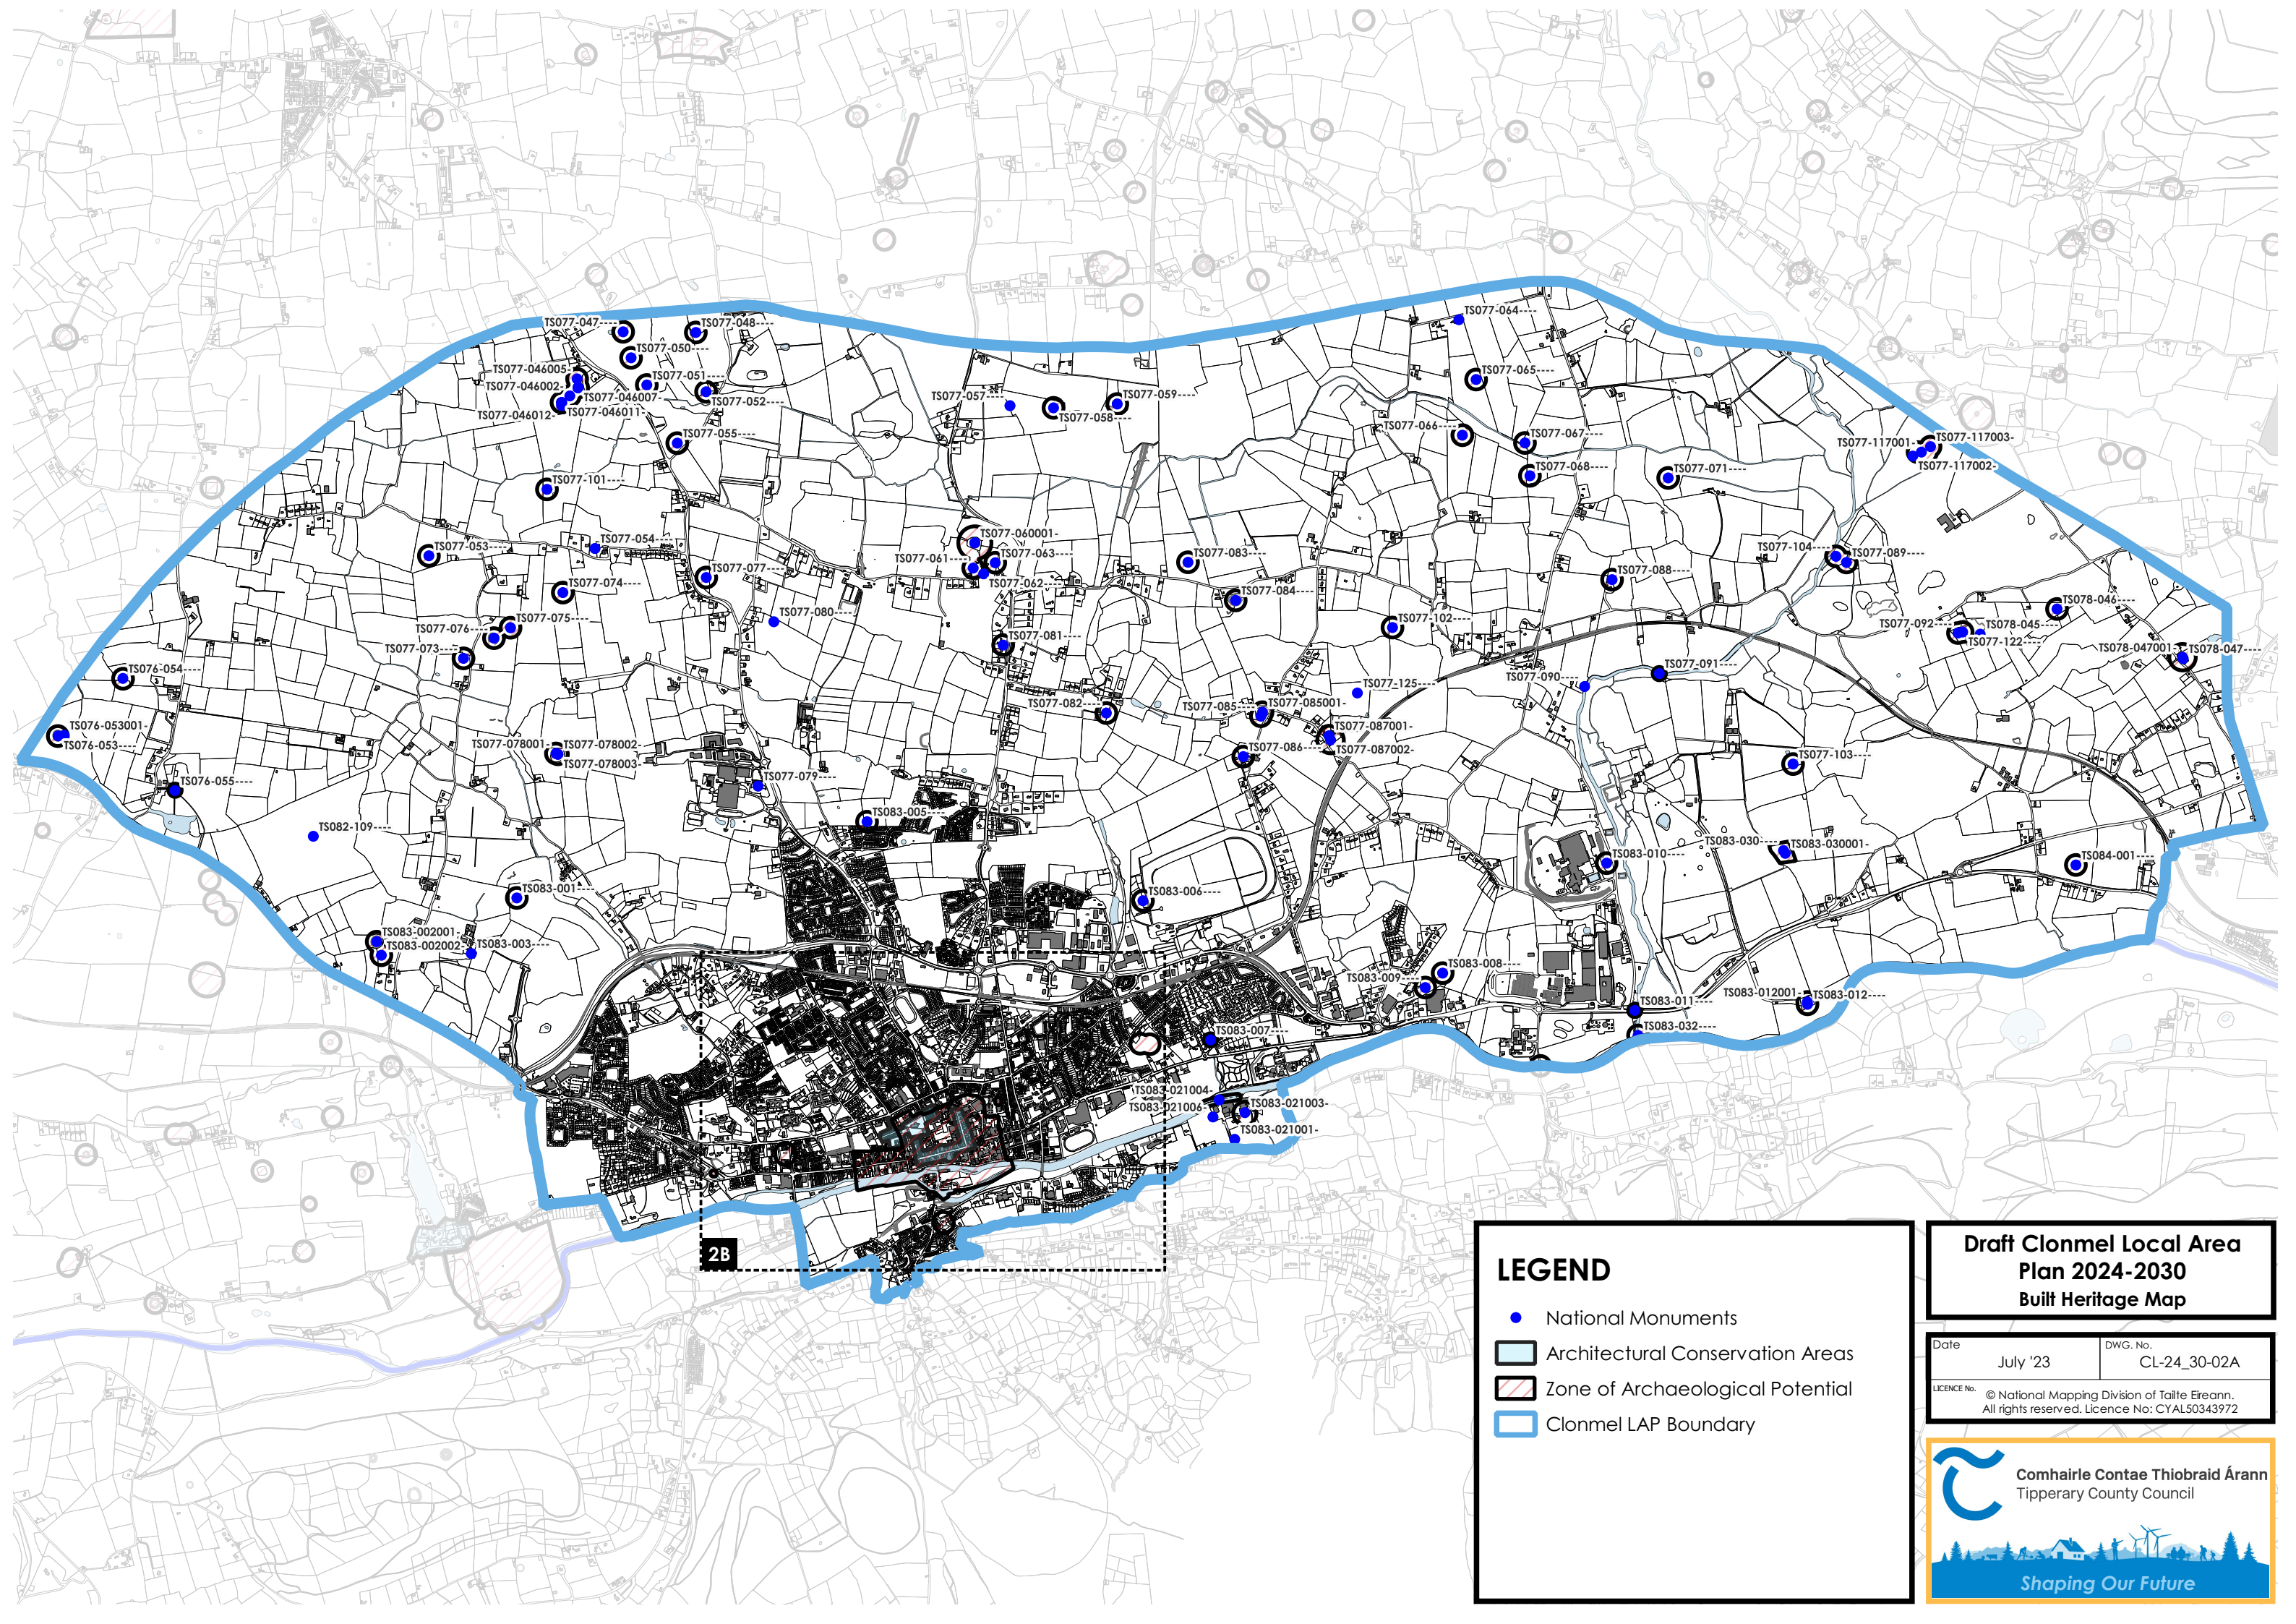

LEGEND

- National Monuments
- Architectural Conservation Areas
- Zone of Archaeological Potential
- Clonmel LAP Boundary

Drafft Clonmel Local Area Plan 2024-2030 Built Heritage Map

Date	July '23	DWG. No.	CL-24_30-02A
LICENCE No.	© National Mapping Division of Tailte Éireann. All rights reserved. Licence No: CYAL50343972