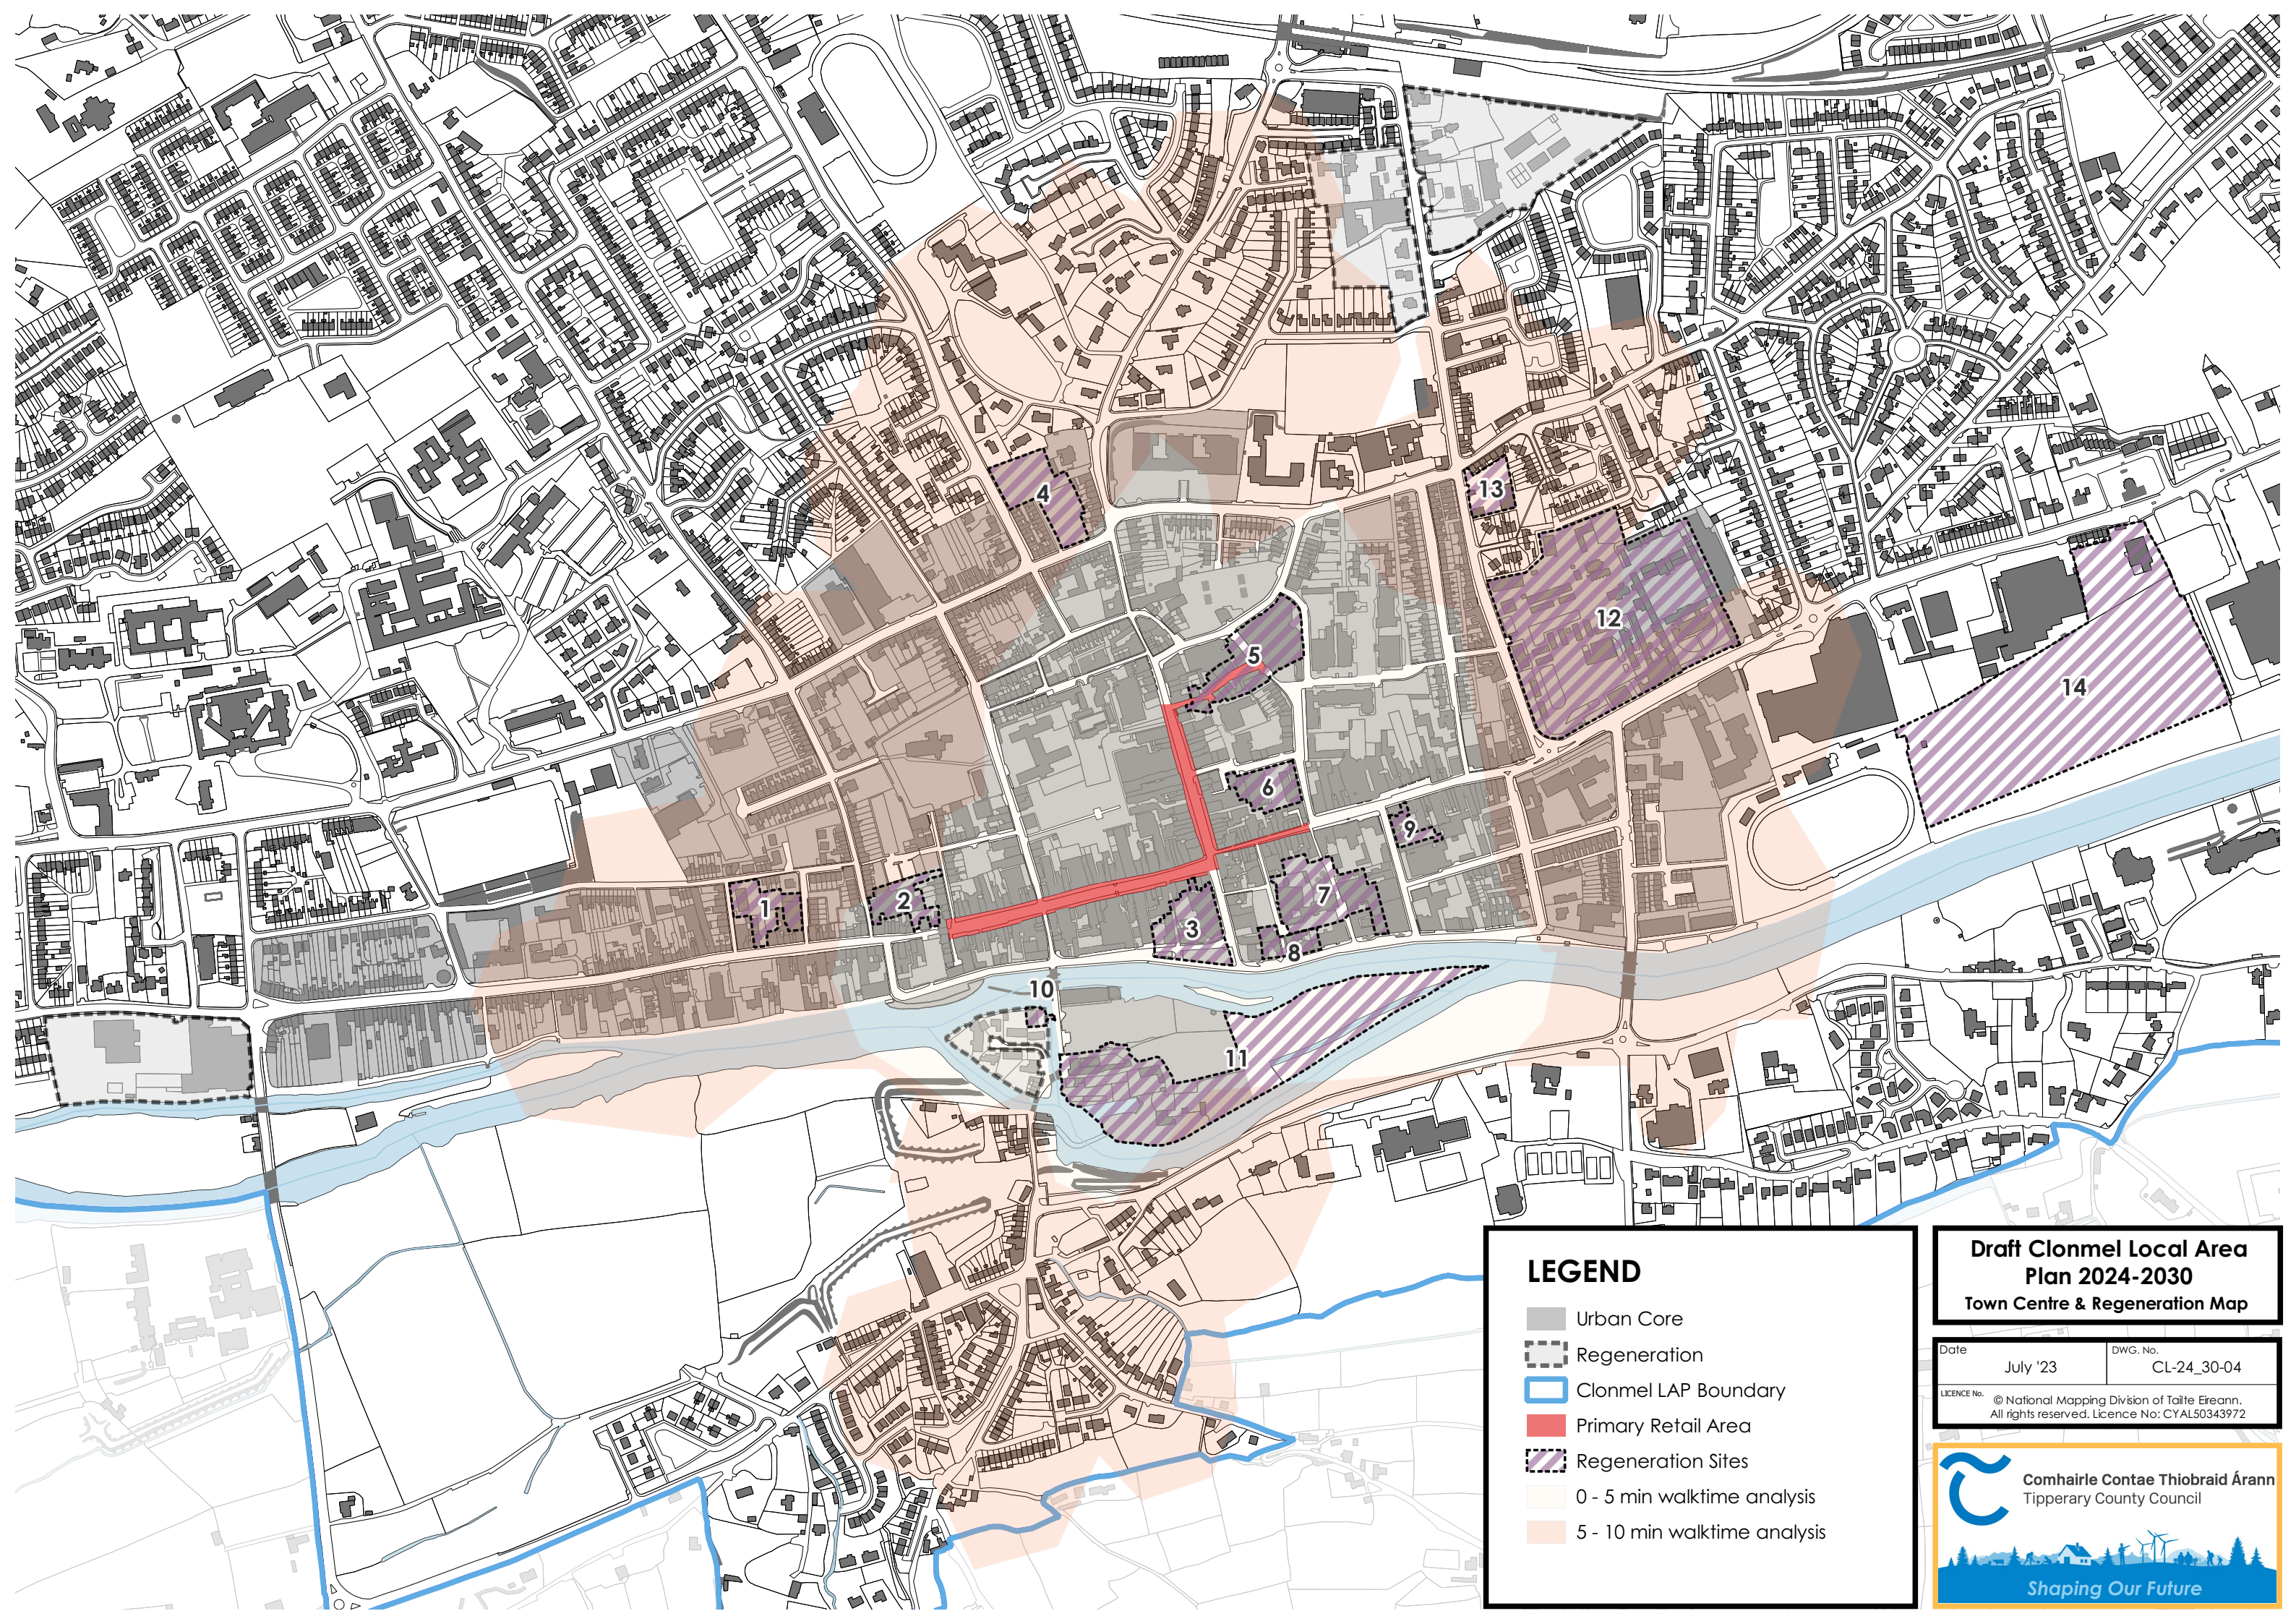

LEGEND

- Urban Core
- Regeneration
- Clonmel LAP Boundary
- Primary Retail Area
- Regeneration Sites
- 0 - 5 min walktime analysis
- 5 - 10 min walktime analysis

Draft Clonmel Local Area Plan 2024-2030
Town Centre & Regeneration Map

Date	July '23	DWG. No.	CL-24_30-04
LICENCE No.	© National Mapping Division of Taoite Éireann. All rights reserved. Licence No: CYAL50343972		

Comhairle Contae Thiobraid Árann
Tipperary County Council

Shaping Our Future