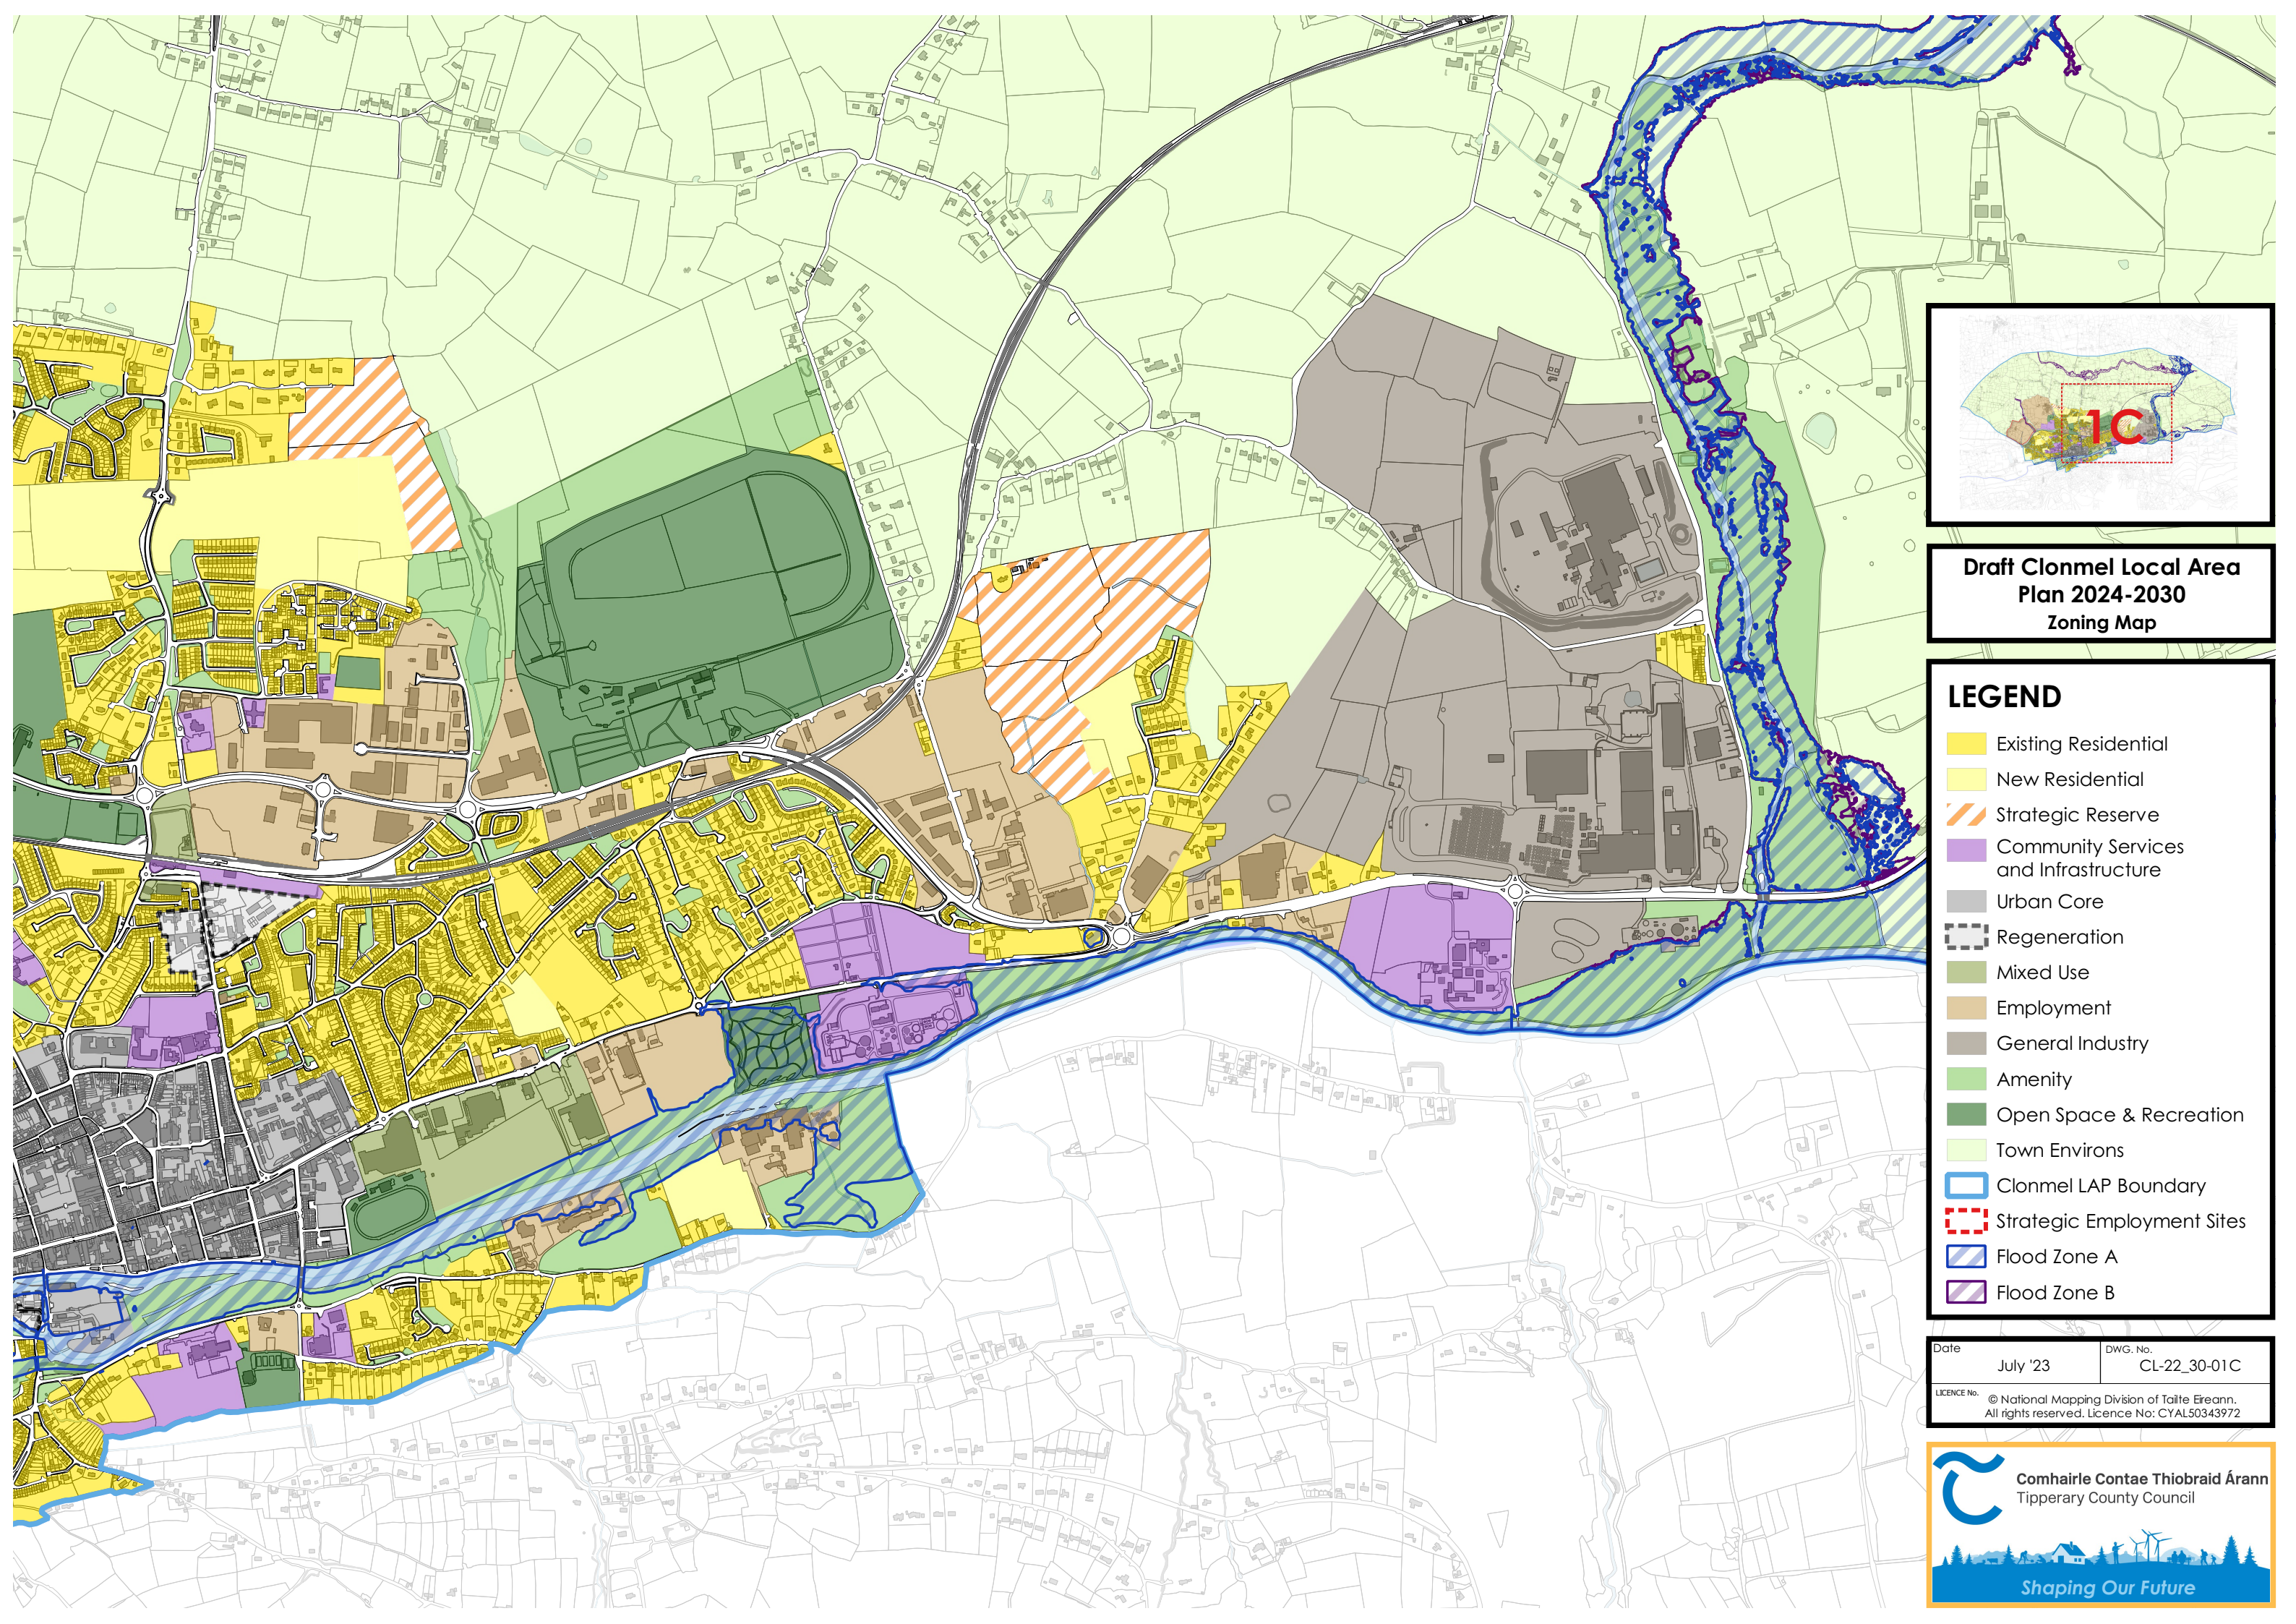

**Draft Clonmel Local Area
Plan 2024-2030
Zoning Map**

1. **LEGEND**
2. Existing Residential
   - New Residential
   - Strategic Reserve
   - Community Services and Infrastructure
   - Urban Core
   - Regeneration
   - Mixed Use
   - Employment
   - General Industry
   - Amenity
   - Open Space & Recreation
   - Town Environs
   - Clonmel LAP Boundary
   - Strategic Employment Sites
   - Flood Zone A
   - Flood Zone B

Date July '23	DWG. No. CL-22_30-01C

LICENCE No. © National Mapping Division of Taithe Éireann. All rights reserved. Licence No: CYAL50343972