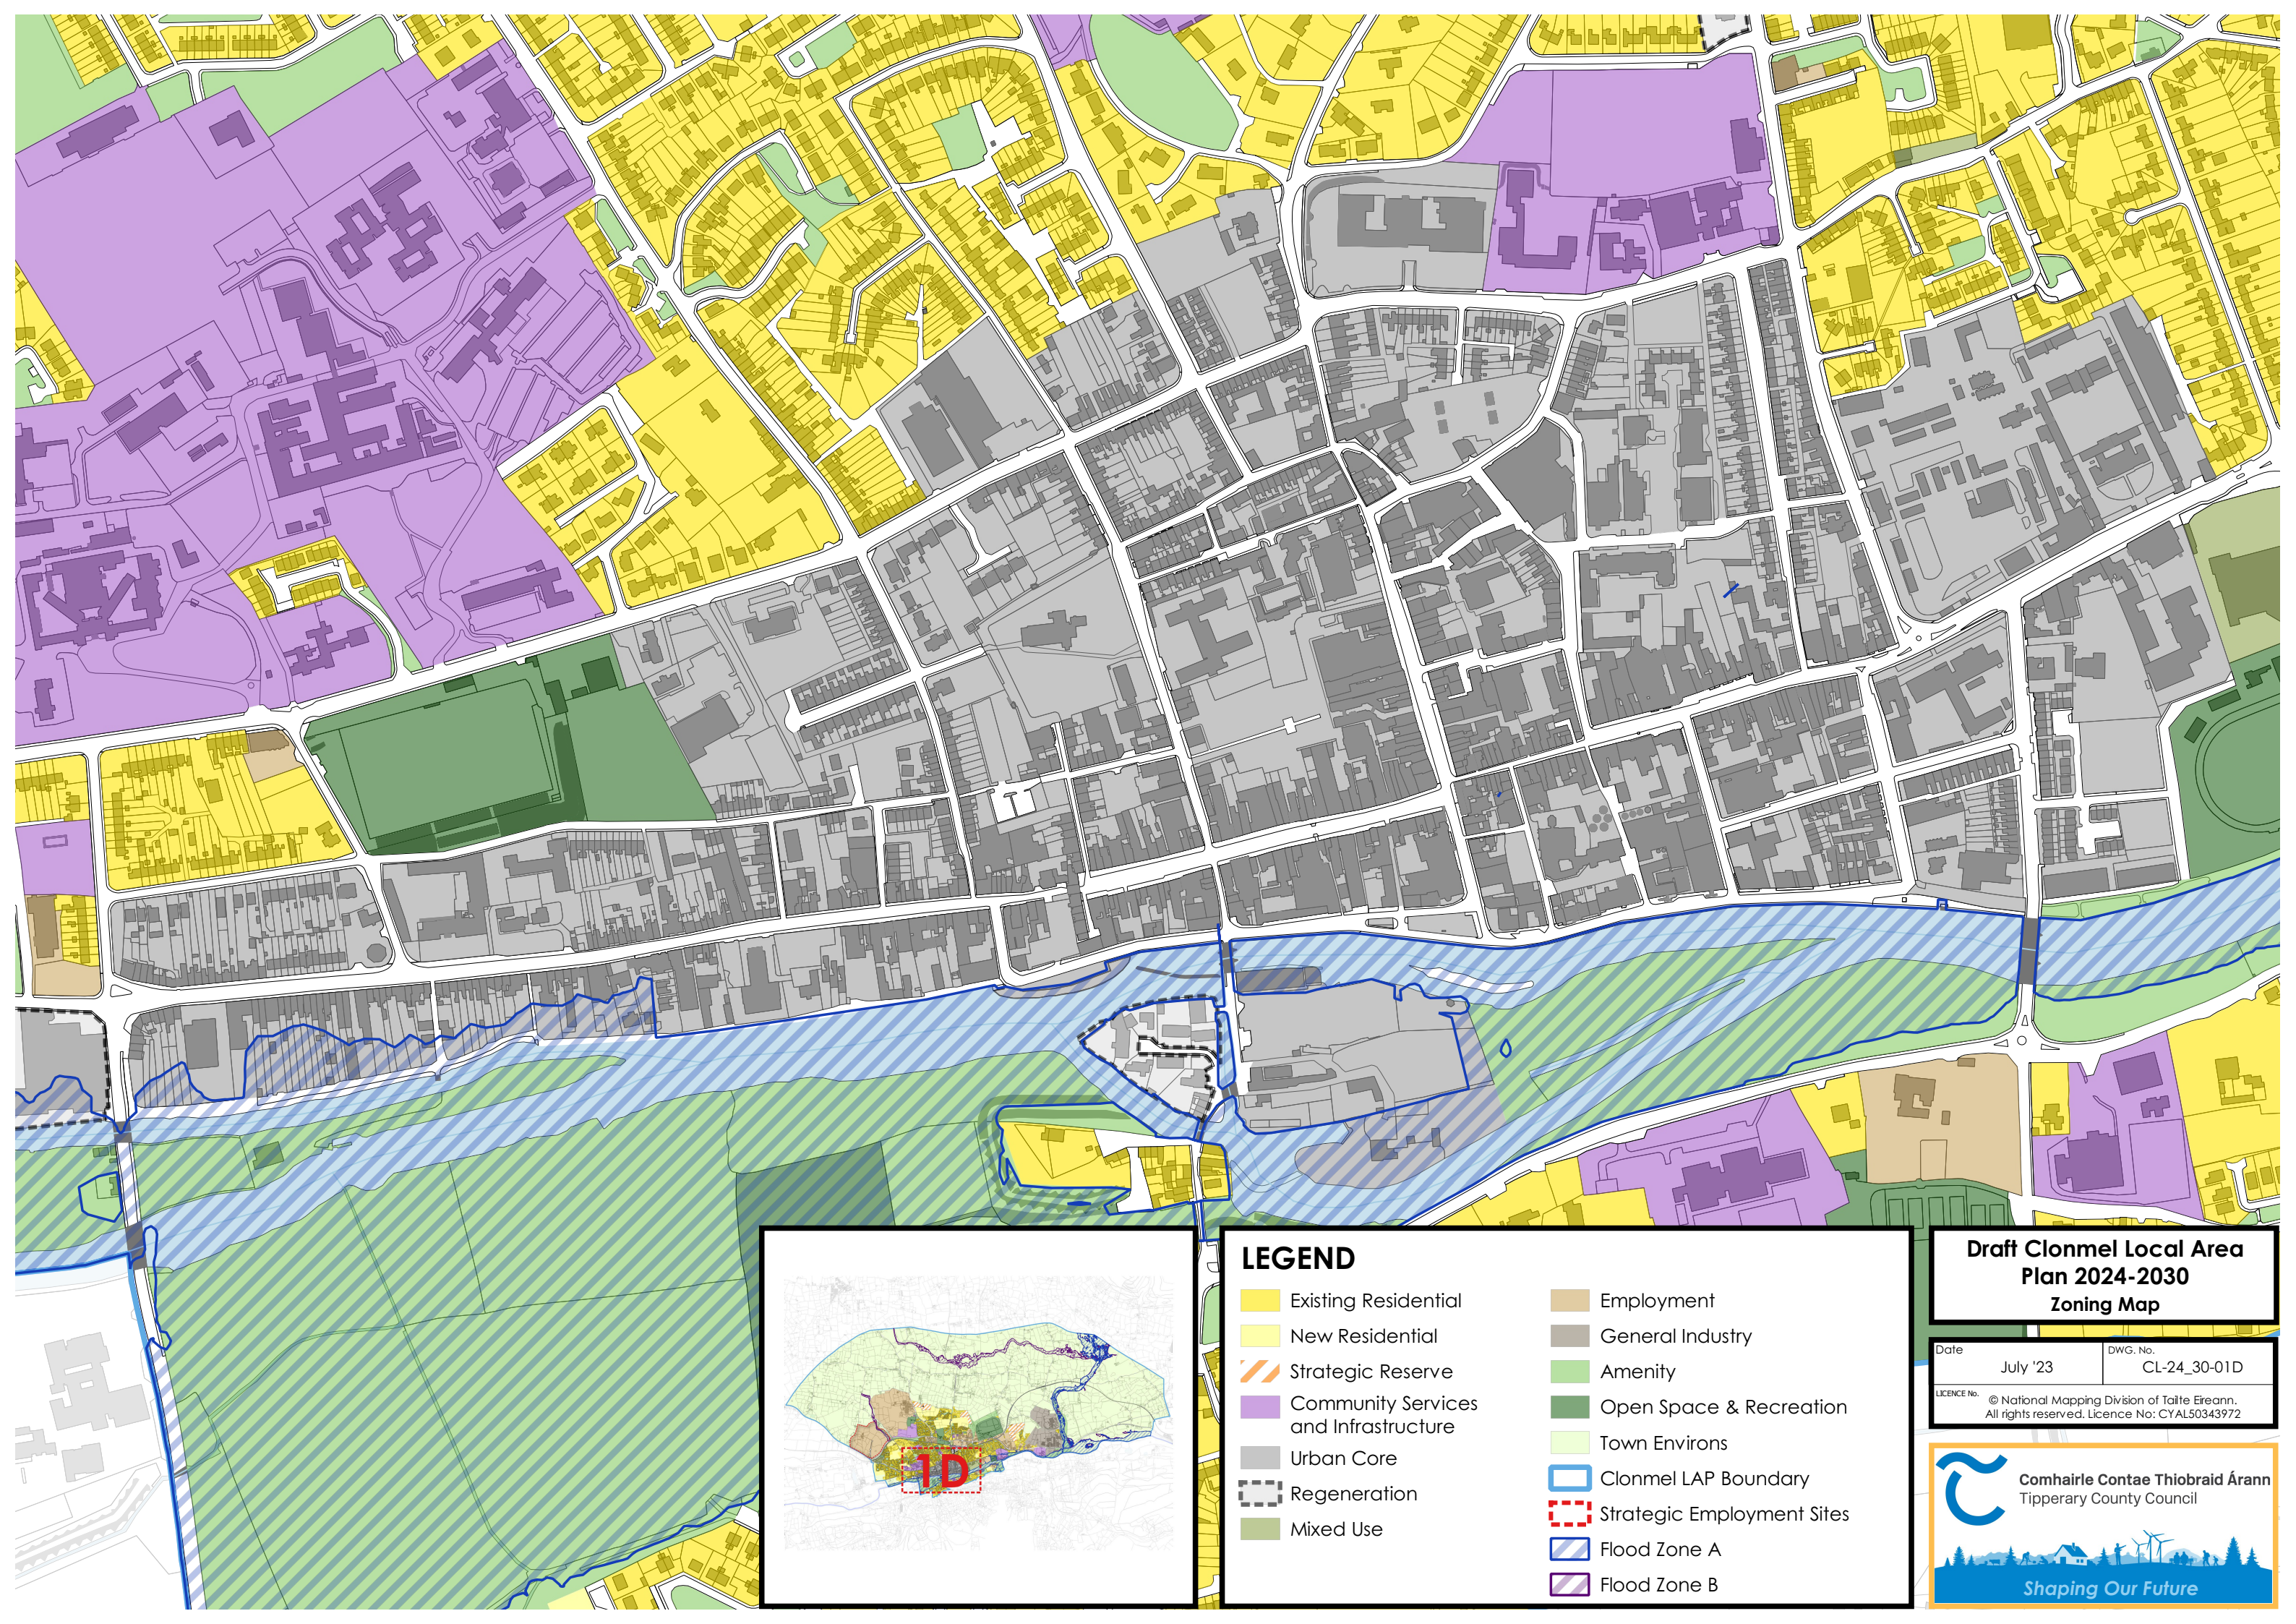

LEGEND

Existing Residential	Employment
New Residential	General Industry
Strategic Reserve	Amenity
Community Services and Infrastructure	Open Space & Recreation
Urban Core	Town Environs
Regeneration	Clonmel LAP Boundary
Mixed Use	Strategic Employment Sites
	Flood Zone A
	Flood Zone B

Draft Clonmel Local Area Plan 2024-2030 Zoning Map

Date	July '23	DWG. No.	CL-24_30-01D
LICENCE No.	© National Mapping Division of Taité Éireann. All rights reserved. Licence No: CYAL50343972		

Comhairle Contae Thiobraid Árann
Tipperary County Council

Shaping Our Future