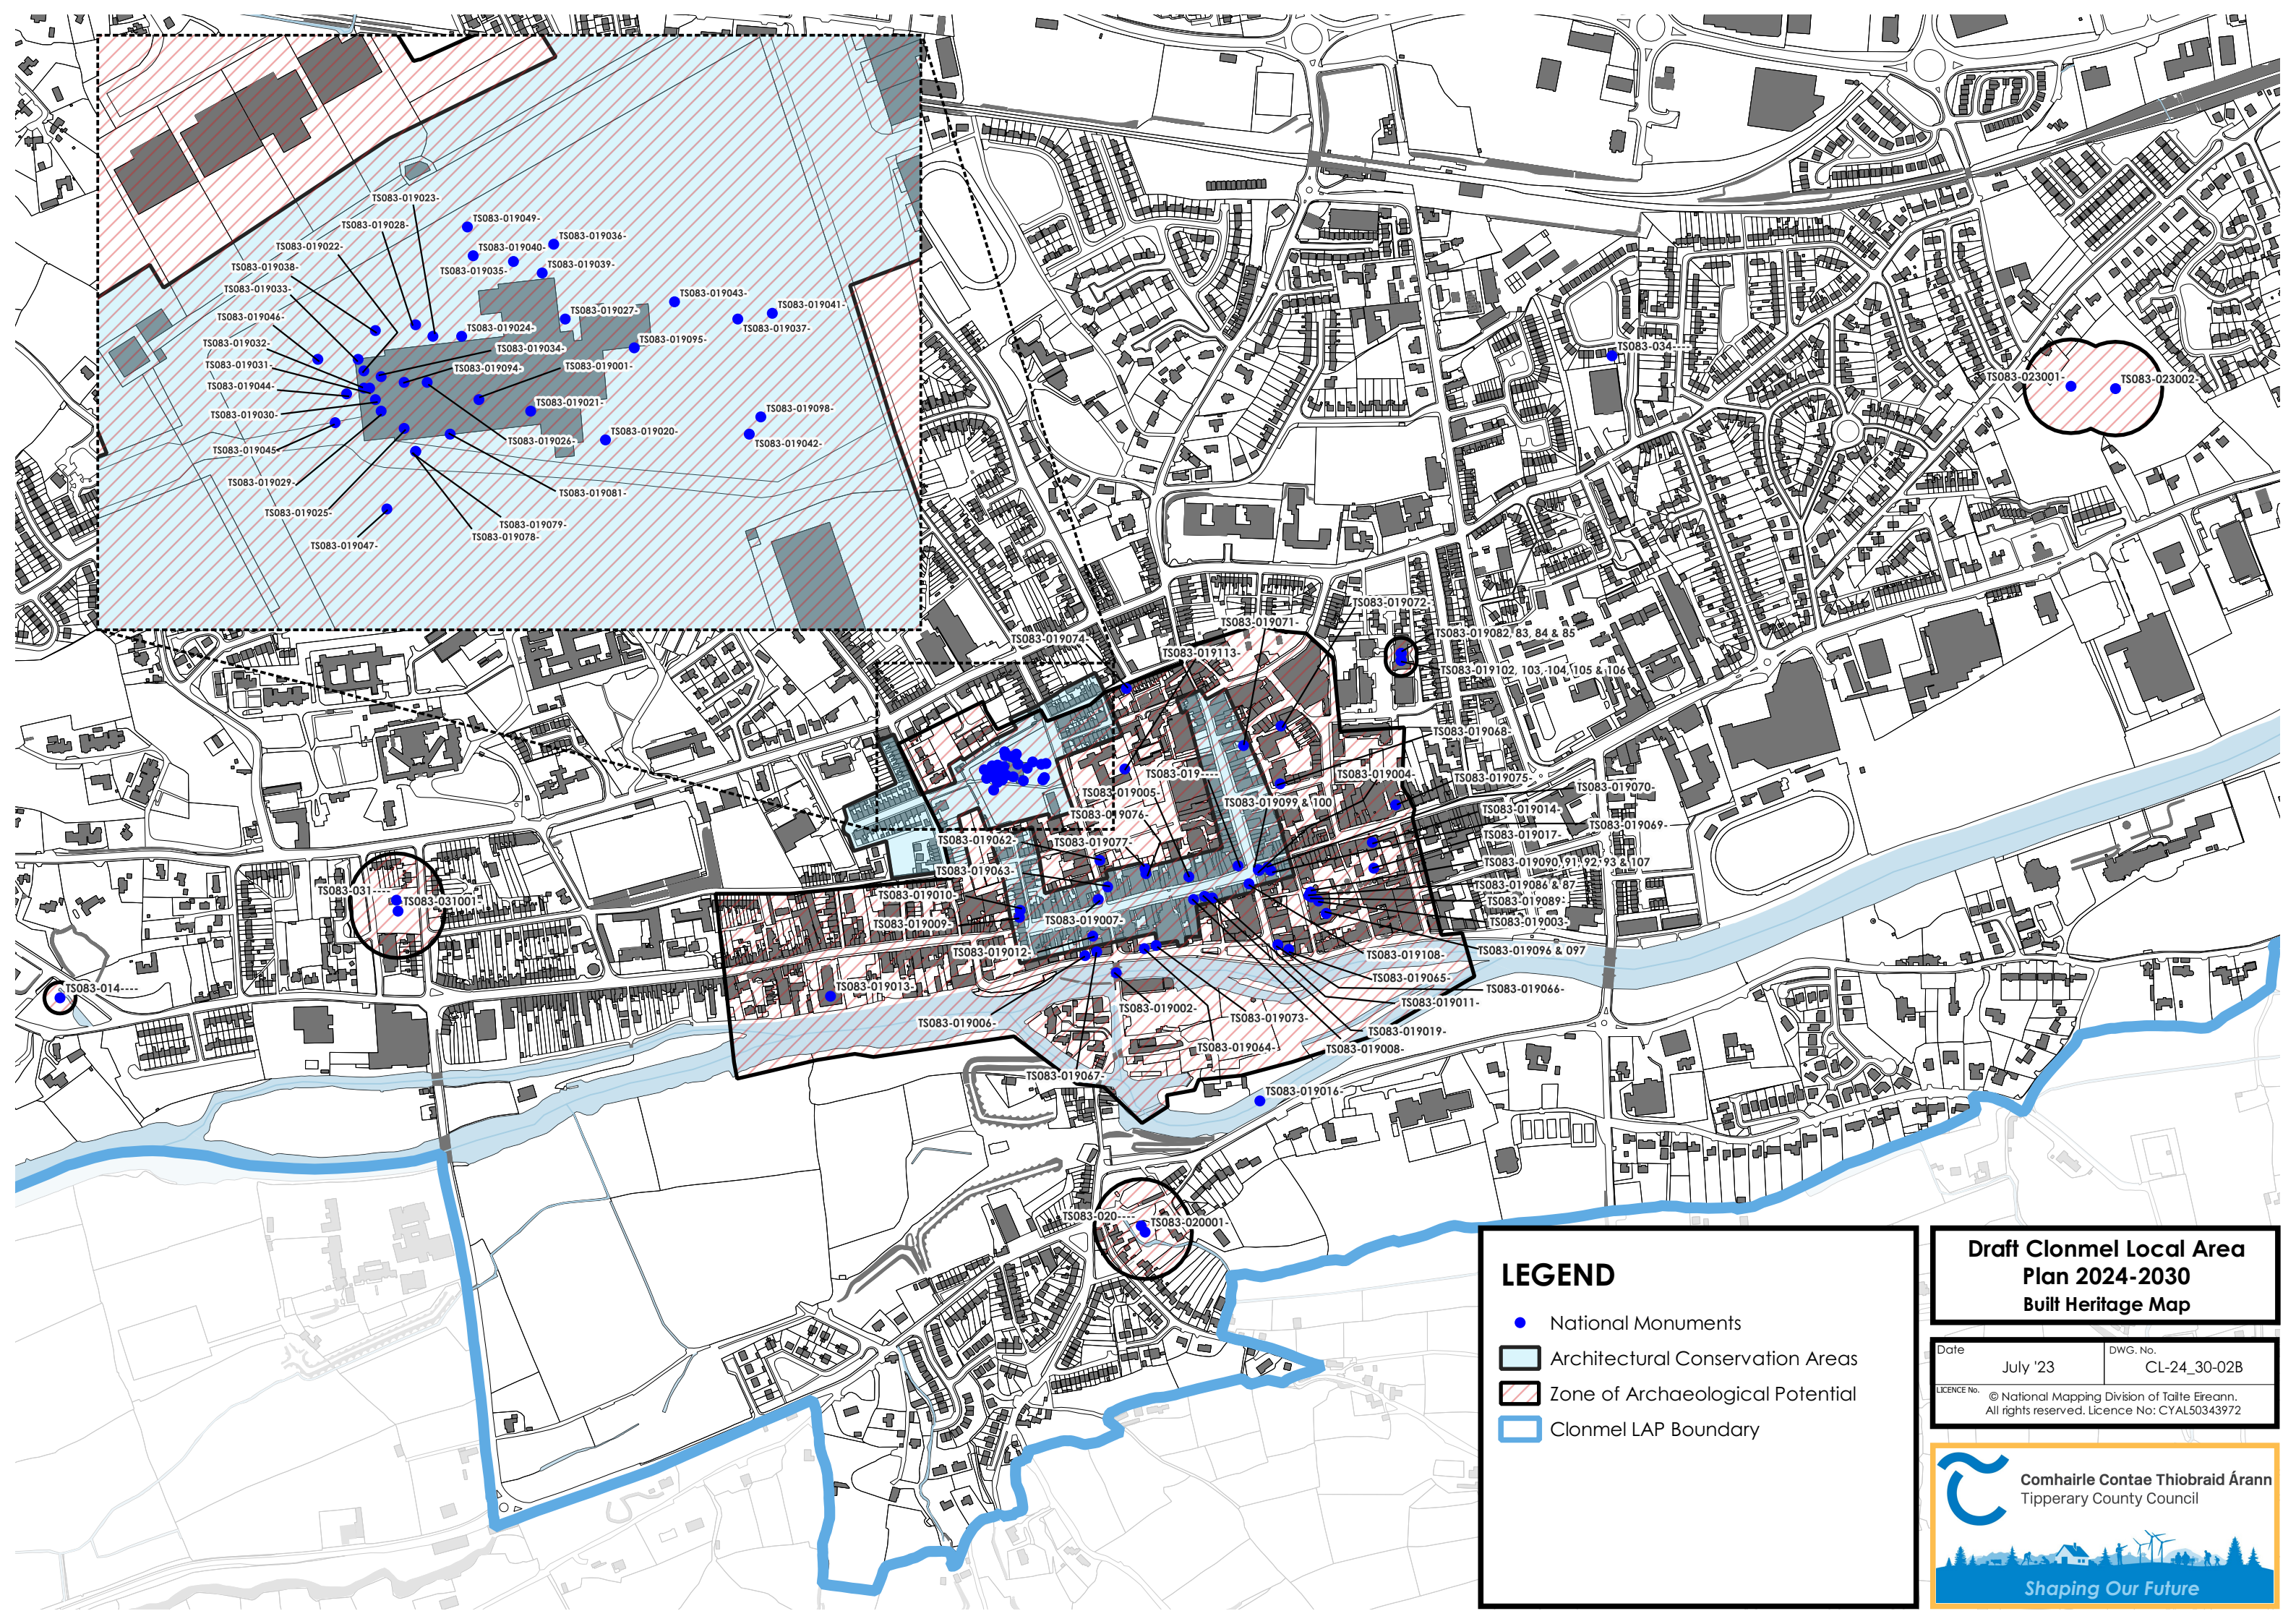

Shaping Our Future

LEGEND

- National Monuments
- Architectural Conservation Areas
- Zone of Archaeological Potential
- Clonmel LAP Boundary

Drafft Clonmel Local Area Plan 2024-2030 Built Heritage Map

Date	July '23	DWG. No.	CL-24_30-02A
LICENCE No.	© National Mapping Division of Tailte Éireann. All rights reserved. Licence No: CYAL50343972		