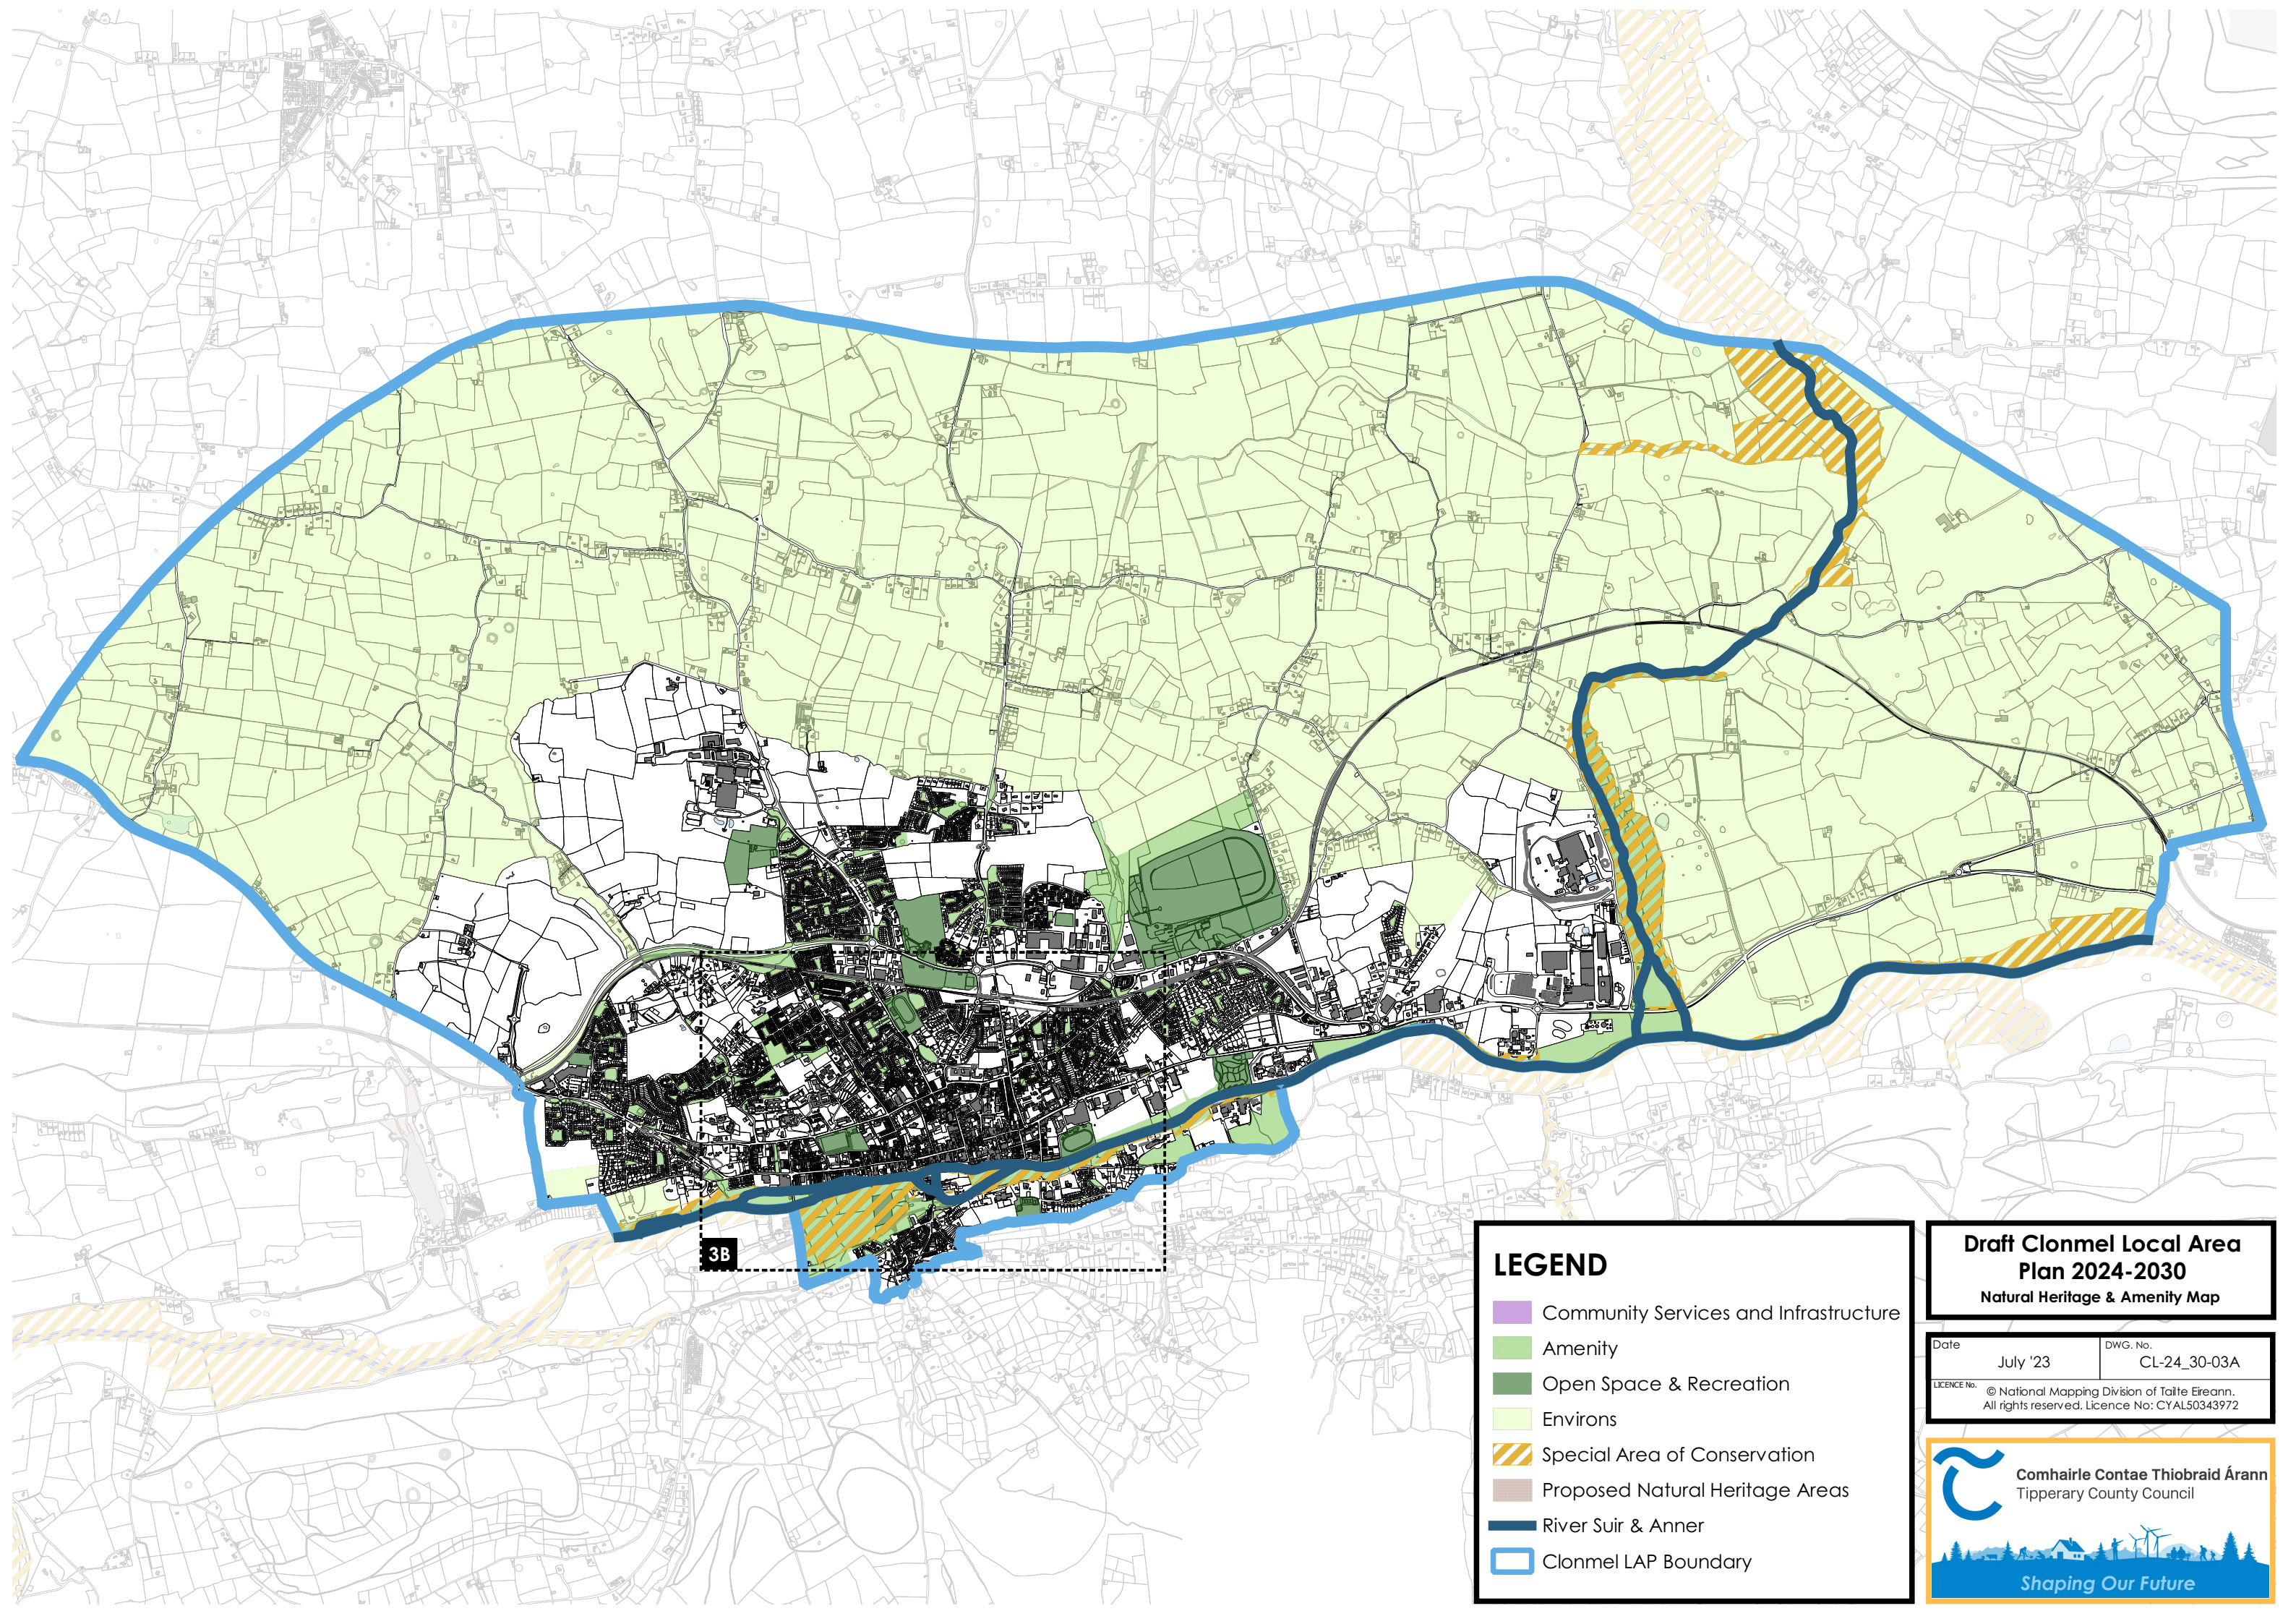

LEGEND

- Community Services and Infrastructure
- Amenity
- Open Space & Recreation
- Environs
- Special Area of Conservation
- Proposed Natural Heritage Areas
- River Suir & Anner
- Clonmel LAP Boundary

Draft Clonmel Local Area Plan 2024-2030
Natural Heritage & Amenity Map

Date	July '23	DWG. No.	CL-24_30-03A
LICENCE No.	© National Mapping Division of Tailte Éireann. All rights reserved. Licence No: CYAL50343972		

Comhairle Contae Thiobraid Árann
Tipperary County Council

Shaping Our Future