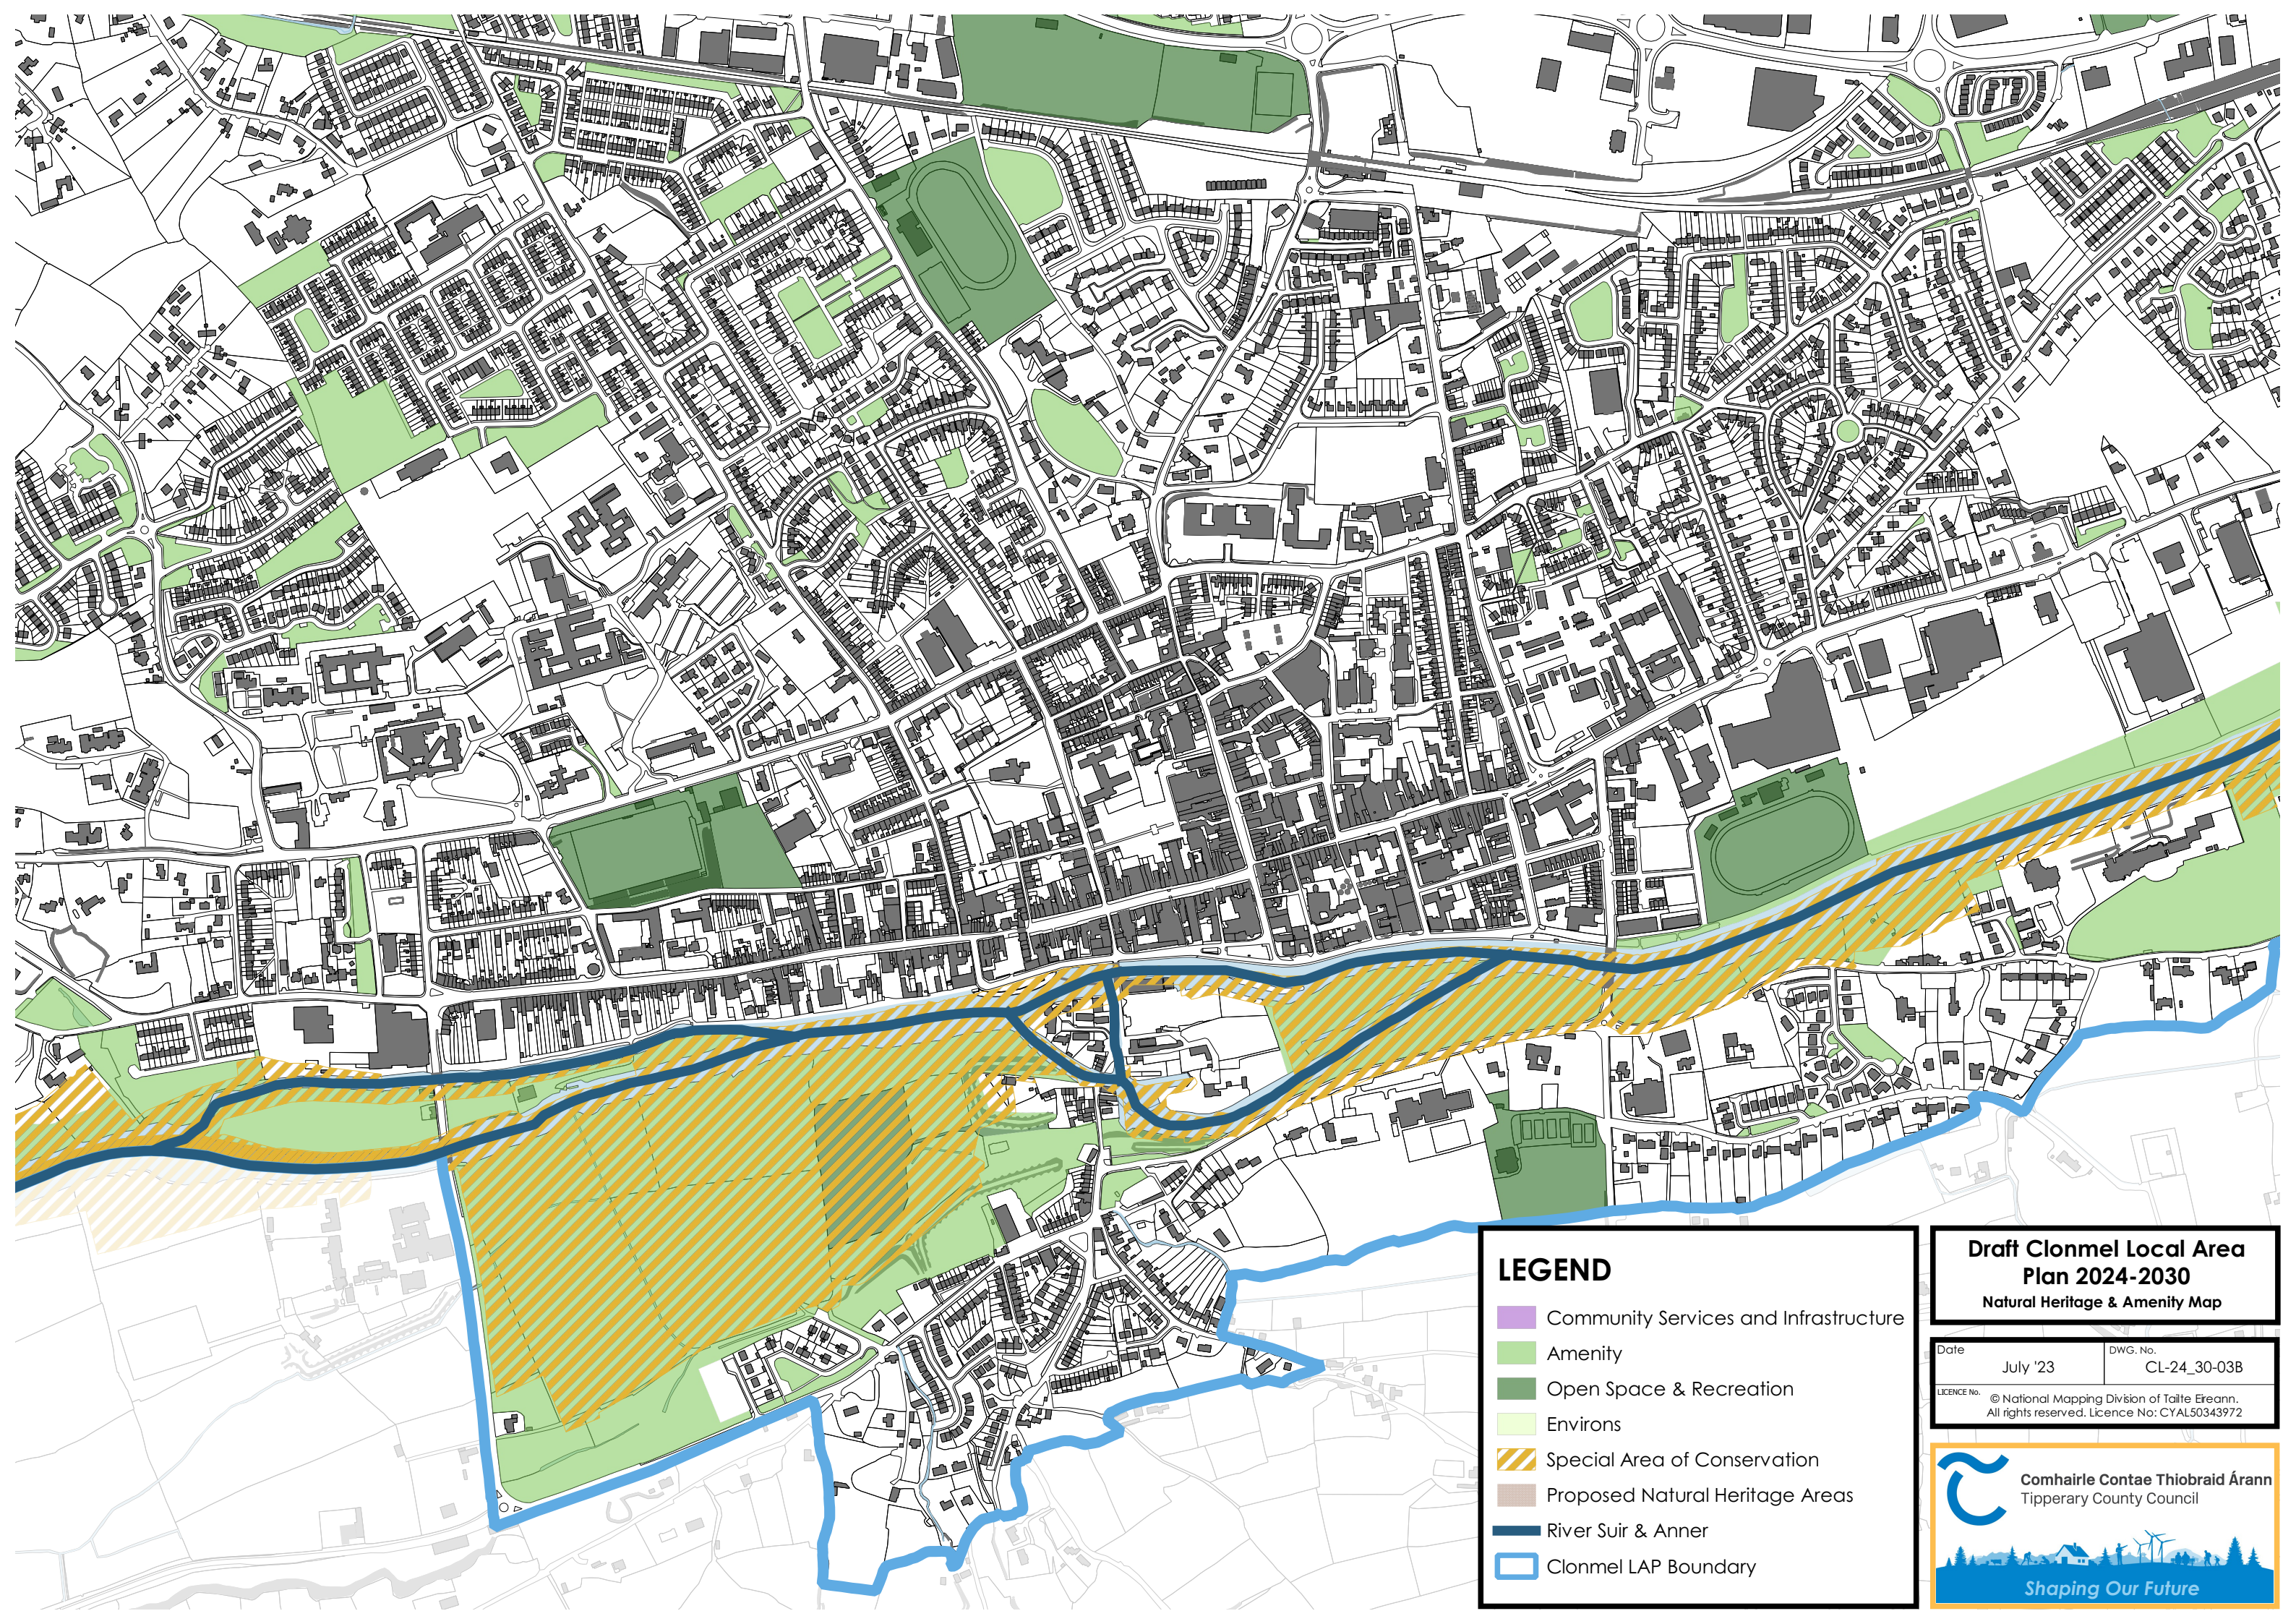

LEGEND

- Community Services and Infrastructure
- Amenity
- Open Space & Recreation
- Environs
- Special Area of Conservation
- Proposed Natural Heritage Areas
- River Suir & Anner
- Clonmel LAP Boundary

Draft Clonmel Local Area Plan 2024-2030
Natural Heritage & Amenity Map

Date	July '23	DWG. No.	CL-24_30-03B
LICENCE NO.	© National Mapping Division of Taithe Eireann. All rights reserved. Licence No: CYAL50343972		

Comhairle Contae Thiobraid Árann
Tipperary County Council

Shaping Our Future