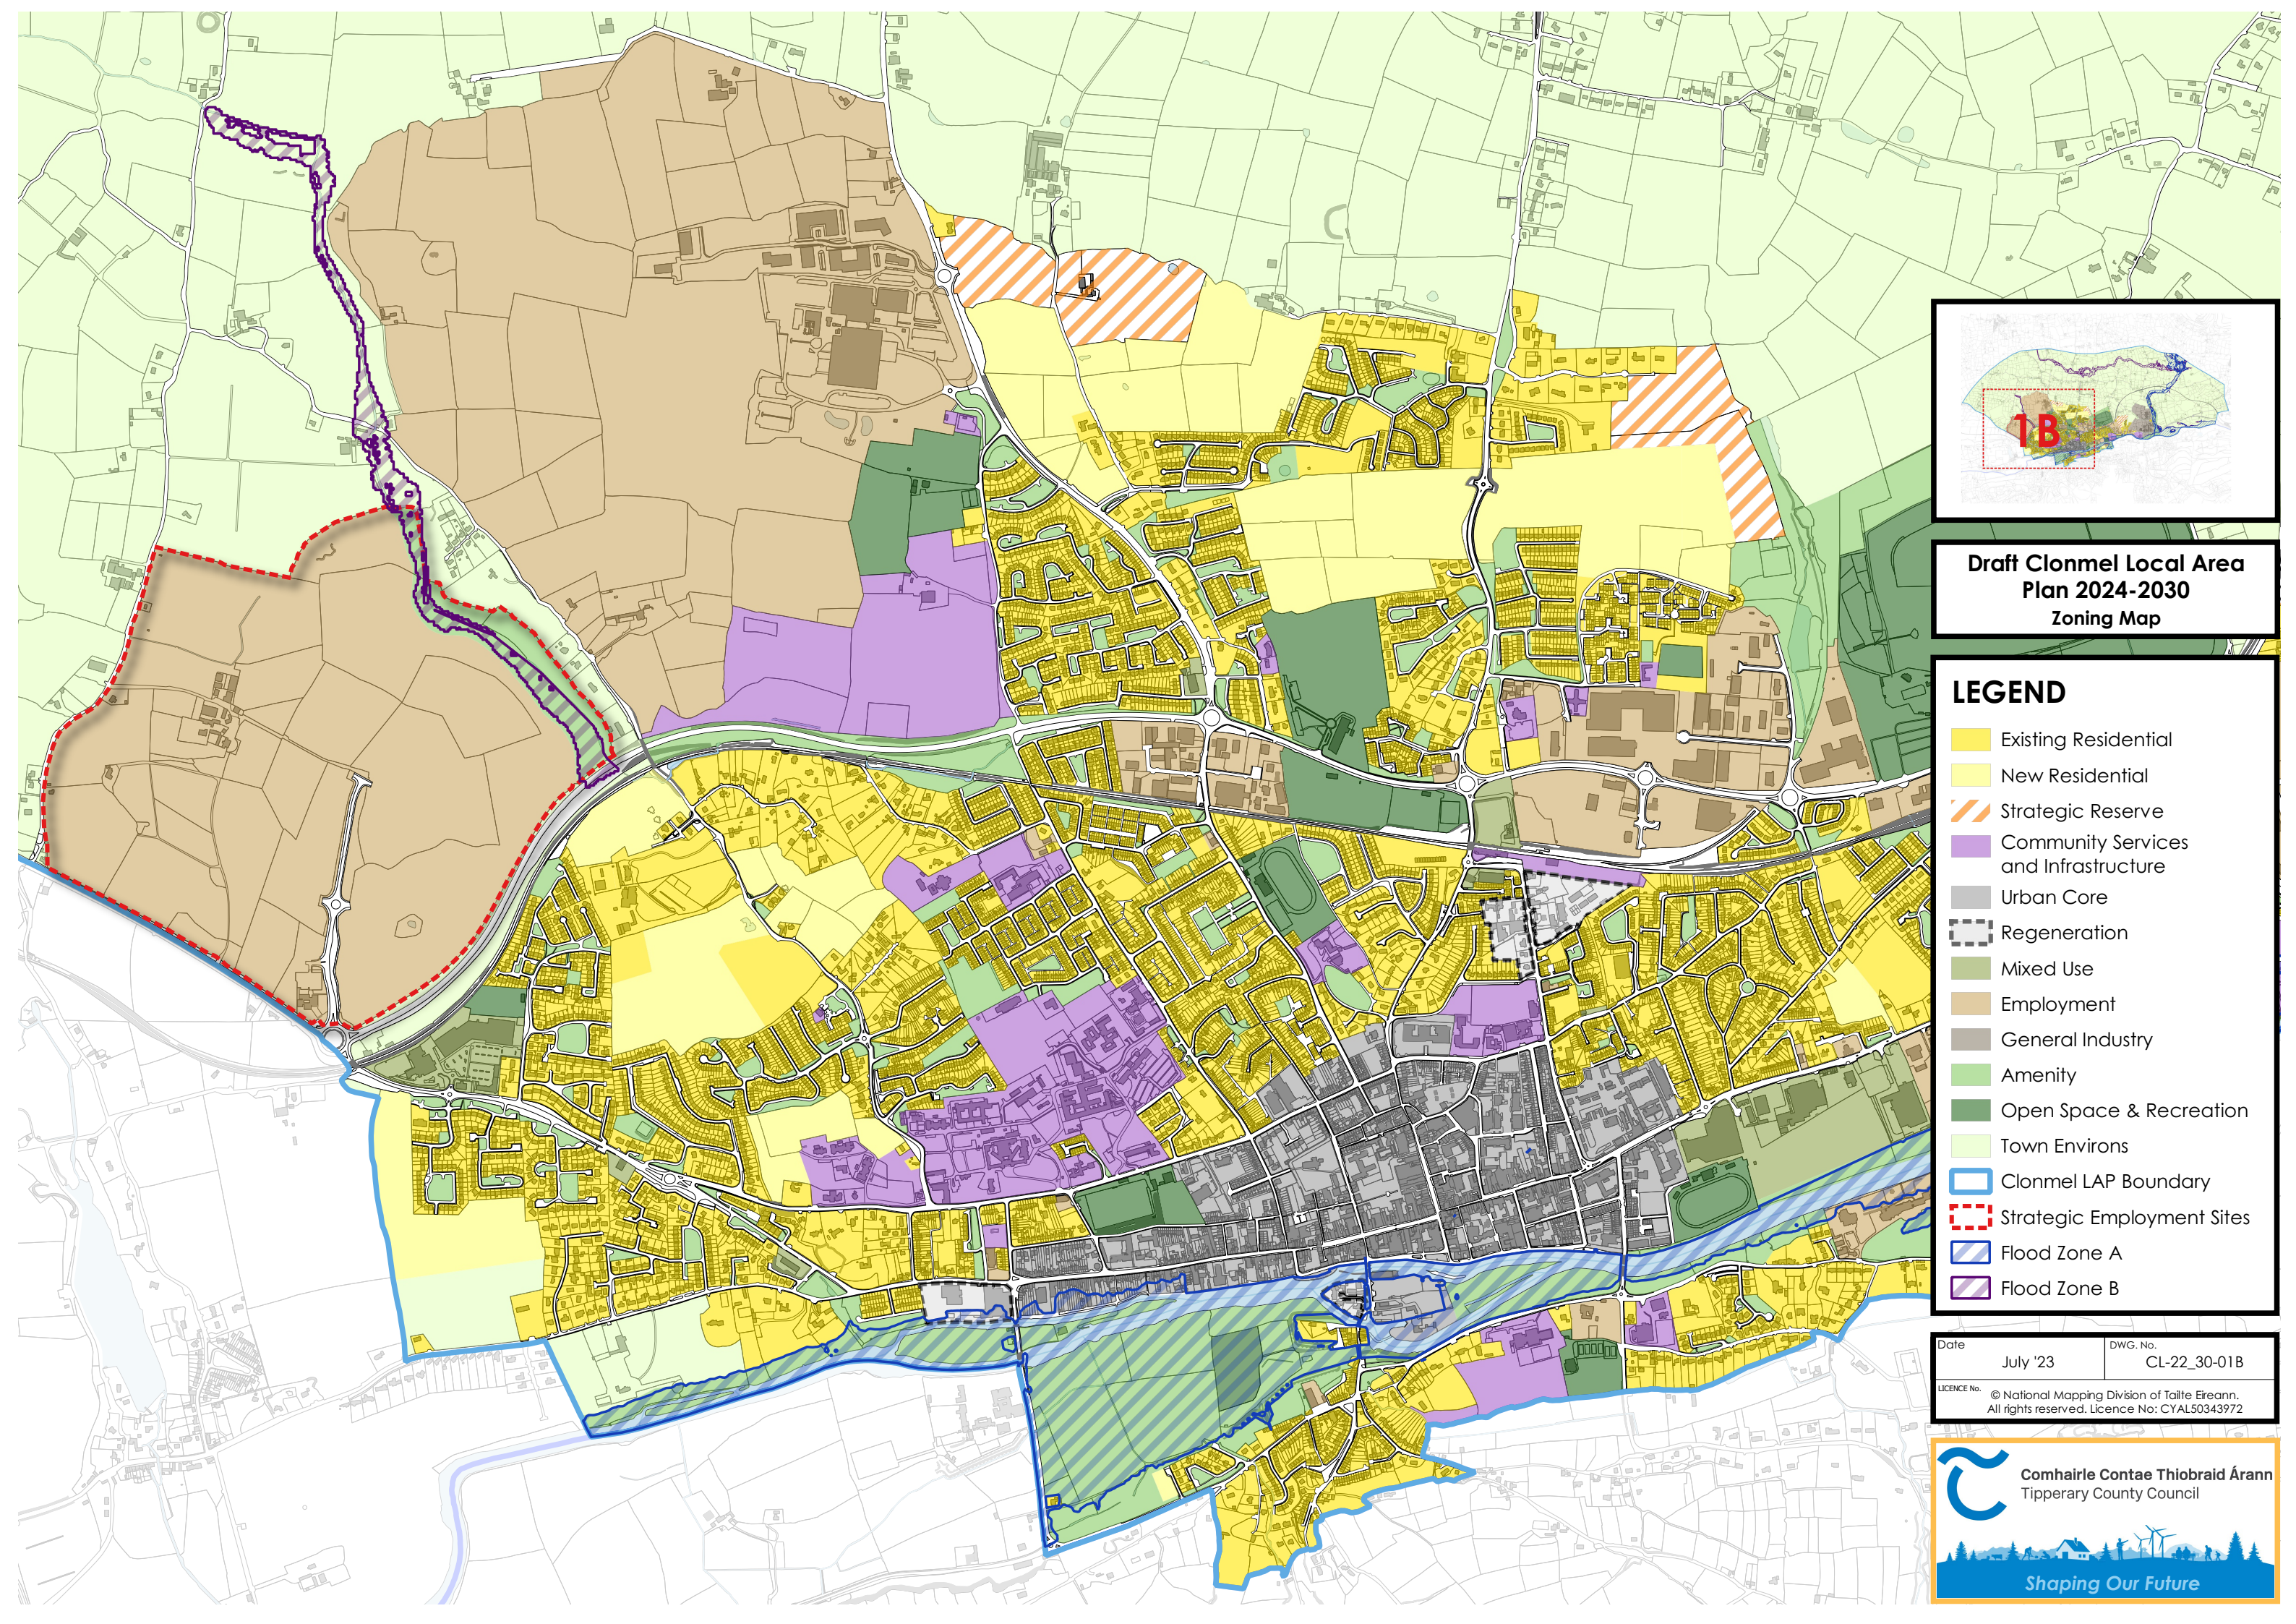

LEGEND

Existing Residential	Employment
New Residential	General Industry
Strategic Reserve	Amenity
Community Services and Infrastructure	Open Space & Recreation
Urban Core	Town Environs
Regeneration	Clonmel LAP Boundary
Mixed Use	Strategic Employment Site
	Flood Zone A
	Flood Zone B

Shaping Our Future

Draft Clonmel Local Area Plan 2024-2030 Zoning Map

- LEGEND**
- Existing Residential
 - New Residential
 - Strategic Reserve
 - Community Services and Infrastructure
 - Urban Core
 - Regeneration
 - Mixed Use
 - Employment
 - General Industry
 - Amenity
 - Open Space & Recreation
 - Town Environs
 - Clonmel LAP Boundary
 - Strategic Employment Sites
 - Flood Zone A
 - Flood Zone B