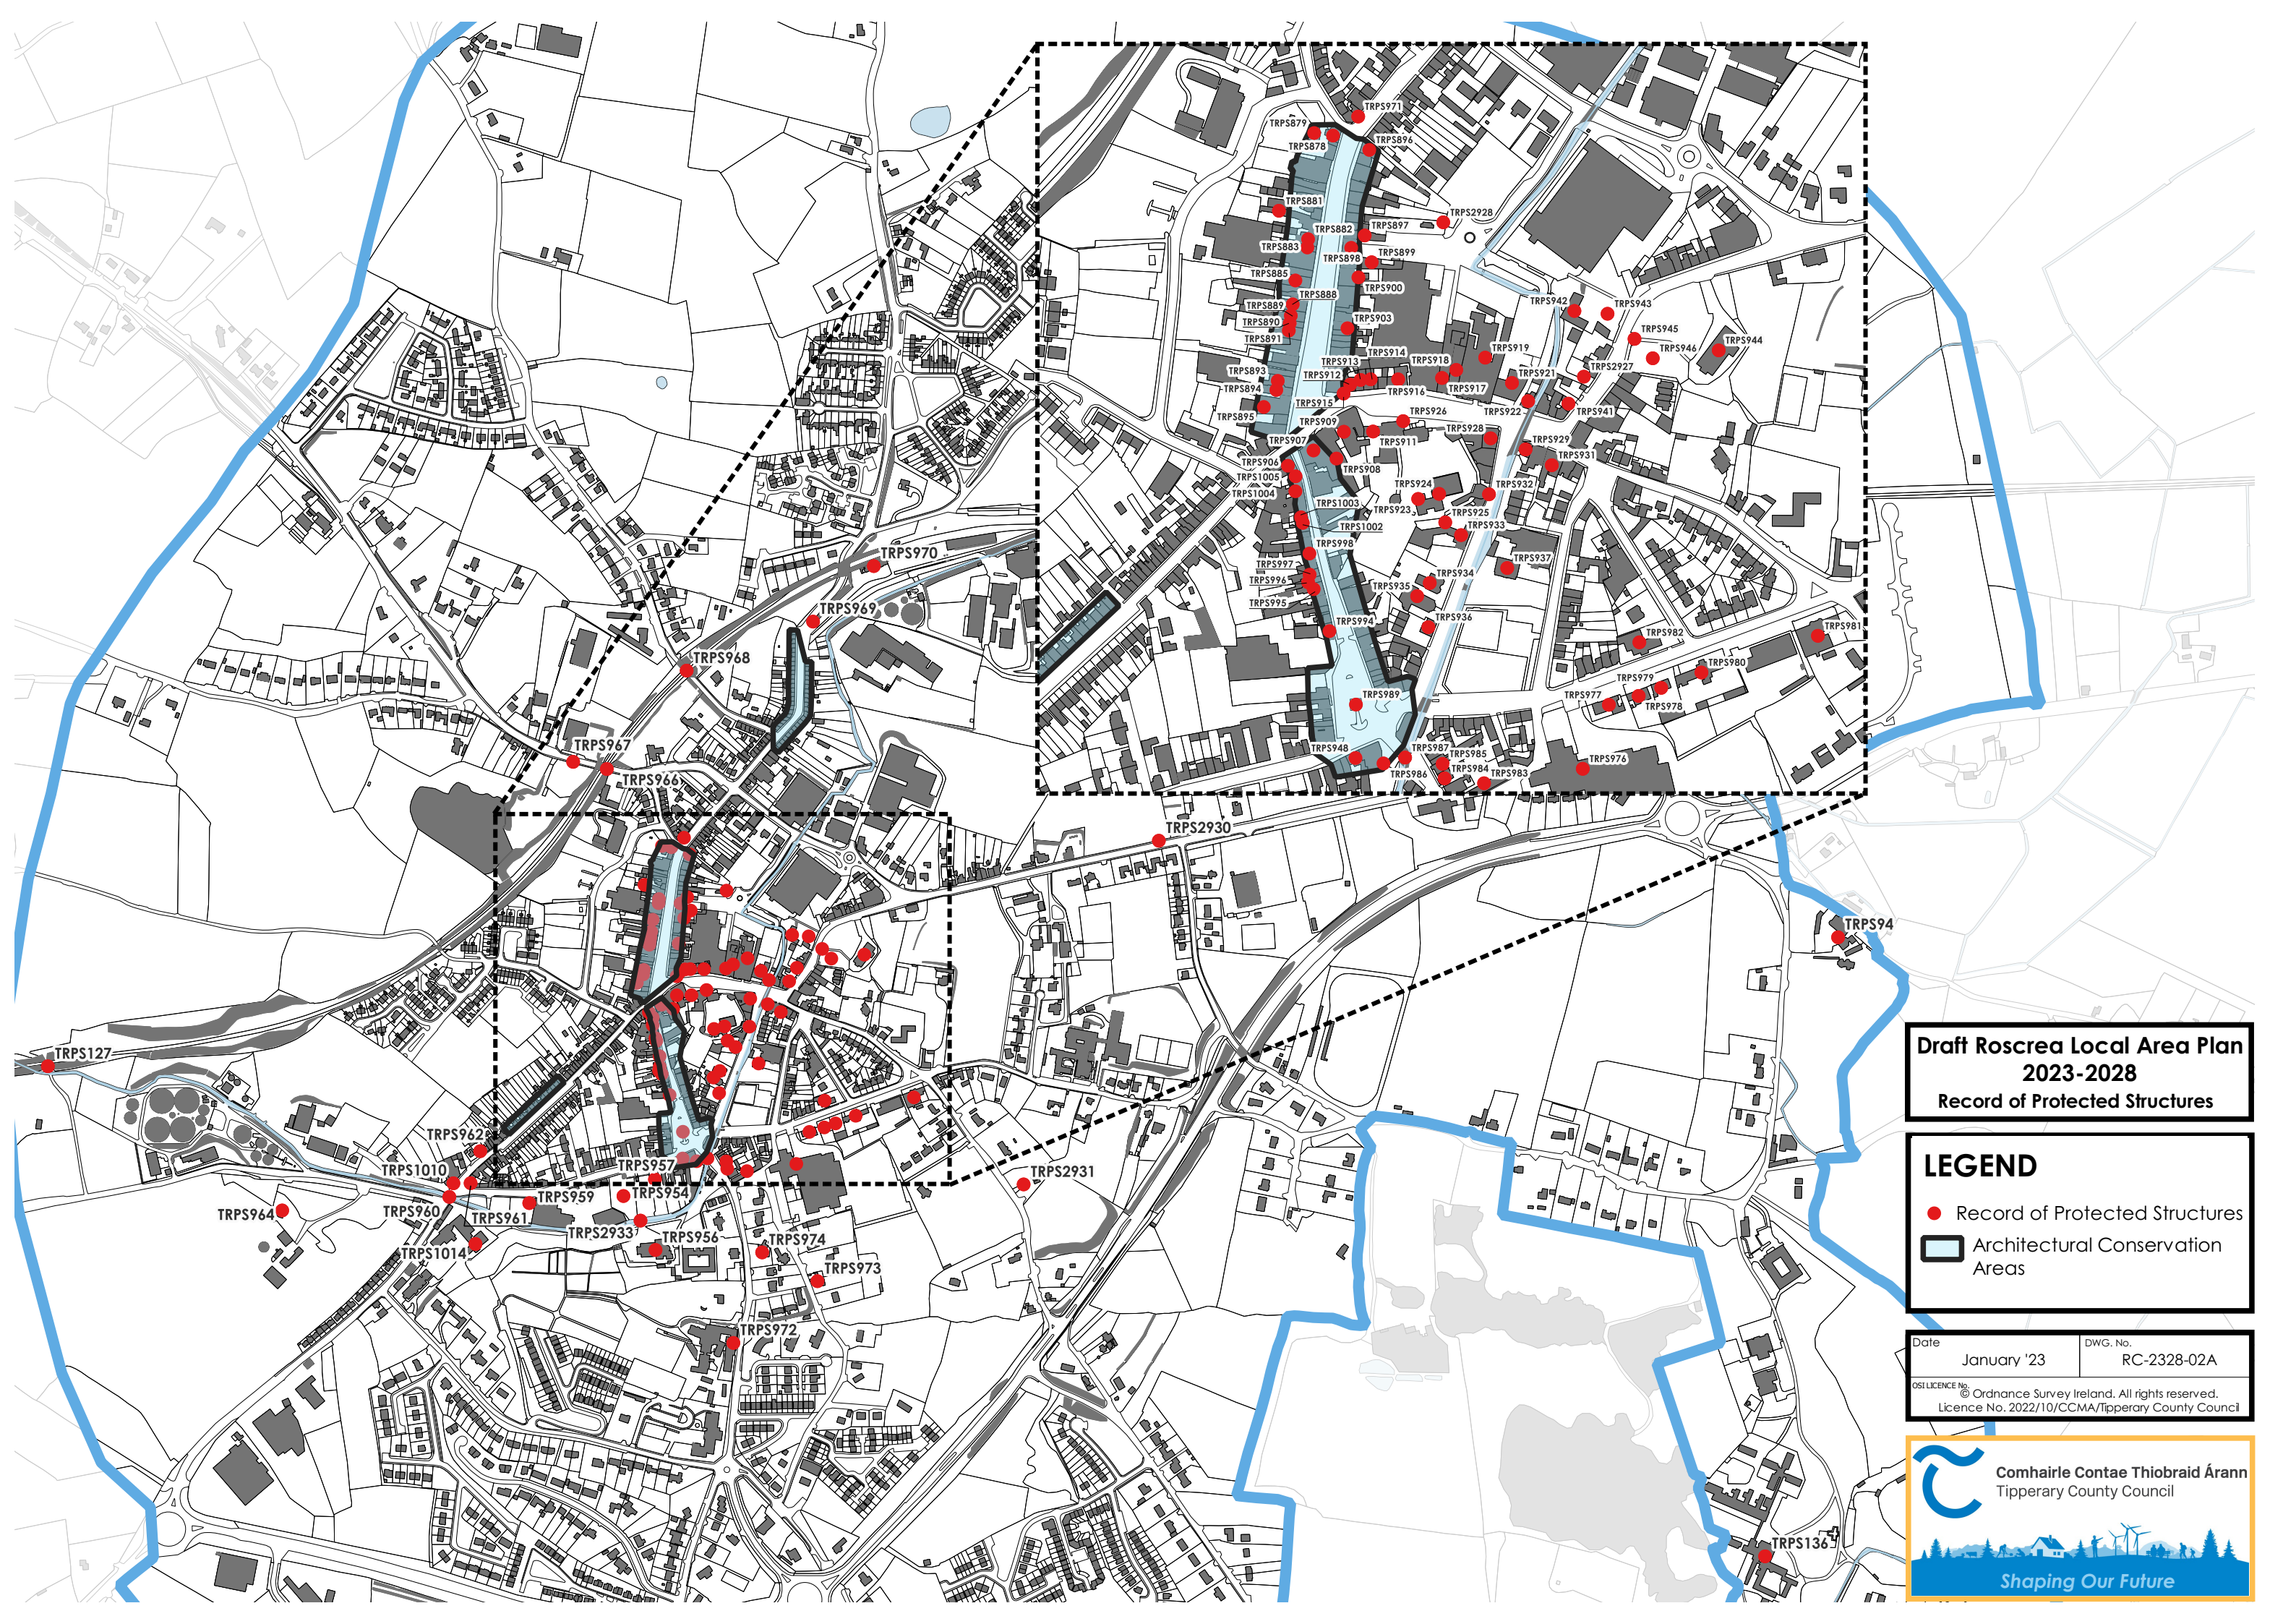

**Draft Roscrea Local Area Plan
2023-2028
Zoning Map**

LEGEND

- Existing Residential
- New Residential
- Strategic Reserve
- Urban Core
- Regeneration
- Employment
- Community Services and Infrastructure
- Amenity
- Town Environs
- LAP Boundary
- Proposed Relief Road Corridor
- Flood Zone A
- Flood Zone B

Date January'23	DWG. No. RC-2328-01
<small>OS LICENCE No. © Ordnance Survey Ireland. All rights reserved. Licence No. 2022/10/CCMA/Tipperary County Council</small>	

**Draft Roscrea Local Area Plan
2023-2028
Record of Protected Structures**

Comhairle Contae Thiobraid Árann
Tipperary County Council

Shaping Our Future

**Draft Roscrea Local Area Plan
2023-2028
Built Heritage & Amenity**

- LEGEND**
- National Monuments
 - / / Zone of Archaeological Potential
 - Roscrea Amenity Zoning
 - Bunnow River